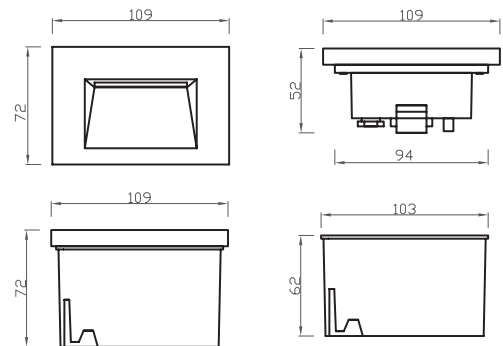

Dimension Drawing

WHITE LAMP OPTIONS

Part Number	CCT	Body Color
OLDLR1575C3WH	3000 K	White
OLDLR1575C4WH	4000 K	White

BLACK LAMP OPTIONS

Part Number	CCT	Body Color
OLDLR1575C3BL	3000 K	Black
OLDLR1575C4BL	4000 K	Black

GREY LAMP OPTIONS

Part Number	CCT	Body Color
OLDLR1575C3GR	3000 K	Grey
OLDLR1575C4GR	4000 K	Grey