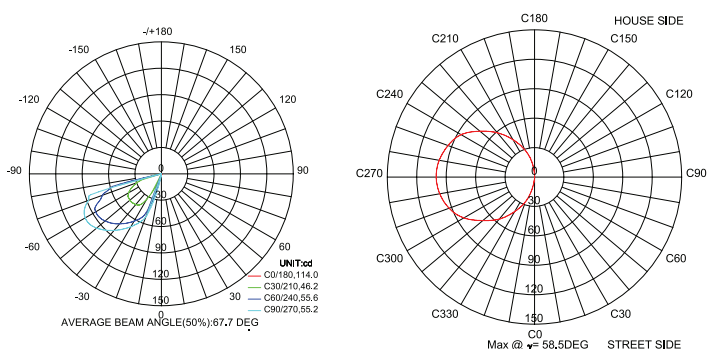

Photometric Data

APPLICATIONS

With its modern design, This is the wall recessed solution for projects that require an attractive design and maximum visual comfort. it is designed and engineered to have a medium-light distribution.

PRODUCT DESCRIPTION

Recessed wall luminaire for outdoor installation, aluminum body, Low power 2835 SMD LED LED, IP65 rating.

FIXTURE CONSTRUCTION

anodized extruded aluminium body, Frost glass diffuser, driver build. Low power 2835 SMD LED, IP66