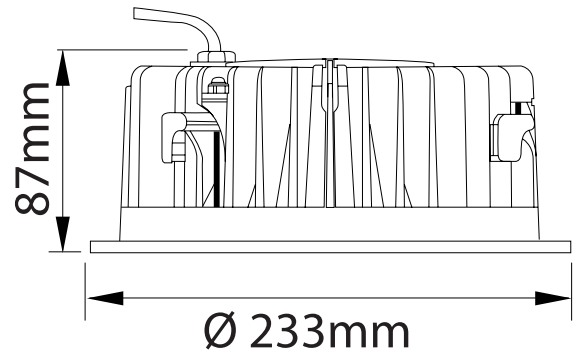

#### General Data

Power	38W
LED type	LED SMD
Luminous flux	4125/4250 lm
CCT	3000K or 4000K as standard. Different CCT upon request.
CRI	>83 Ra
Beam angle	90°
Dimension	Ø233x87 mm
Cut out dia.	Ø205 mm
Weight (kgs)	2.65 Kgs
Lamp Life	50000 hrs
SDCM	≤5
Oper. Temp.	C -10°-45°
Certifications	CE, RoHS
Trim Color	White
Dimming	1-10V/DALI

#### Dimension Drawing