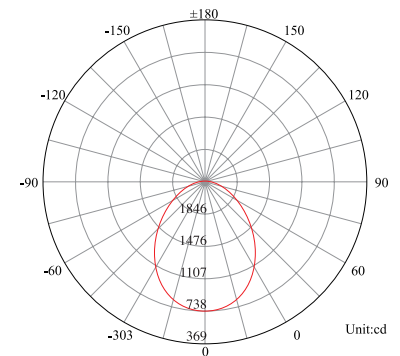

#### General Data

Power	38W
LED type	LED SMD
Luminous flux	4125/4250 lm
CCT	3000K or 4000K as standard. Different CCT upon request.
CRI	>83 Ra
Beam angle	90°
Dimension	Ø233x87 mm
Cut out dia.	Ø205 mm
Weight (kgs)	2.65 Kgs
Lamp Life	50000 hrs
SDCM	≤5
Oper. Temp.	C -10°-45°
Certifications	CE, RoHS
Trim Color	White
Dimming	1-10V/DALI

#### Dimension Drawing

#### Lamp Options

Part Number	CCT	Beam angle
PR8F38IP20WH3	3000 K	90°
PR8F38IP20WH4	4000 K	90°

#### Photometric Data

Light Distribution Curve [Unit: cd]

Lux distance Curve