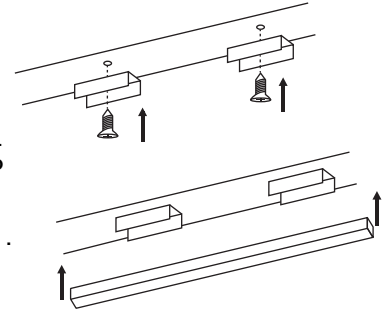

XL marlin Lighting

Linear Profile 50 (XLLS5075AB) Installation Instruction

The user: thank you for your purchase use this product, read this instruction manual before usage

1. Model: XLLS5075AB
2. Rated Voltage: 180-240 V 50/60 Hz
3. IP Grade: IP44
4. Operating Temperature: -20 to +40

Steel Wire

Mounting Clip

Recessed Installation clip

End cap

- Always disconnect the power supply before installing or performing any maintenance operations.
- Installation should be carried out by a suitably qualified person in accordance with good electrical practice and the appropriate national wiring regulations.
- These luminaires are widely used in commercial lighting, home decoration lighting, art gallery and museums.
- Only can be touched after 3 minutes later when power off, so as to avoid burns.
- Dismantling and refit are forbidden
- Installation on inflammables is forbidden.

Surface Mounting Installation

1. FIX THE METAL CLIP
2. PRESS THE CHANNEL INTO THE METAL CLIP
3. CONNECT THE CABLE .
LIVE LINE FOR L TERMINAL,
NULL LINE FOR N TERMINAL,
GROUND LINE FOR E TERMINAL.

Recessed Mounting Installation

1. PLACE THE LINEAR IN DESIRED PLACE
2. ATTACH THE RECESSED CLIP TO LINEART
3. FASTEN THE CLIP NUT
4. CONNECT THE CABLE .
LIVE LINE FOR L TERMINAL,
NULL LINE FOR N TERMINAL,
GROUND LINE FOR E TERMINAL.