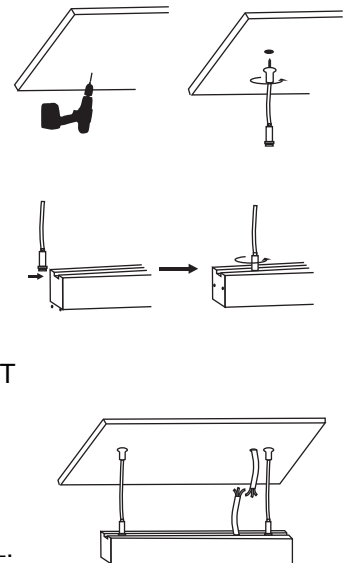

Steel Wire

Mounting Clip

Recessed Installation clip

End cap

- Always disconnect the power supply before installing or performing any maintenance operations.
- Installation should be carried out by a suitably qualified person in accordance with good electrical practice and the appropriate national wiring regulations.
- These luminaires are widely used in commercial lighting, home decoration lighting, art gallery and museums.
- Only can be touched after 3 minutes later when power off, so as to avoid burns.
- Dismantling and refit are forbidden
- Installation on inflammables is forbidden.

Surface Mounting Installation

1. FIX THE METAL CLIP
2. PRESS THE CHANNEL INTO THE METAL CLIP
3. CONNECT THE CABLE .
LIVE LINE FOR L TERMINAL,
NULL LINE FOR N TERMINAL,
GROUND LINE FOR E TERMINAL.

Recessed Mounting Installation

1. PLACE THE LINEAR IN DESIRED PLACE
2. ATTACH THE RECESSED CLIP TO LINEART
3. FASTEN THE CLIP NUT
4. CONNECT THE CABLE .
LIVE LINE FOR L TERMINAL,
NULL LINE FOR N TERMINAL,
GROUND LINE FOR E TERMINAL.

Pendent Mounting Installation

1. DRILL HOLES IN THE CEILING FOR LIFTING WIRE
2. FIX LIFTING WIRE INTO CEILING
3. SLIDE THE NUT FROM THE END OF LIFTING WIRE INTO THE TRACK OF THE PROFILE AND FASTEN IT
4. CONNECT THE CABLE .
LIVE LINE FOR L TERMINAL,
NULL LINE FOR N TERMINAL,
GROUND LINE FOR E TERMINAL.