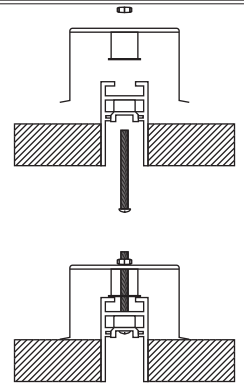

Steel Wire

Mounting Clip

Recessed Installation clip

End cap

- Always disconnect the power supply before installing or performing any maintenance operations.
- Installation should be carried out by a suitably qualified person in accordance with good electrical practice and the appropriate national wiring regulations.
- These luminaires are widely used in commercial lighting, home decoration lighting, art gallery and museums.
- Only can be touched after 3 minutes later when power off, so as to avoid burns.
- Dismantling and refit are forbidden
- Installation on inflammables is forbidden.

Surface Mounting Installation

1. FIX THE METAL CLIP
2. PRESS THE CHANNEL INTO THE METAL CLIP
3. CONNECT THE CABLE .
LIVE LINE FOR L TERMINAL,
NULL LINE FOR N TERMINAL,
GROUND LINE FOR E TERMINAL.

Recessed Mounting Installation

1. PLACE THE LINEAR IN DESIRED PLACE
2. ATTACH THE RECESSED CLIP TO LINEART
3. FASTEN THE CLIP NUT
4. CONNECT THE CABLE .
LIVE LINE FOR L TERMINAL,
NULL LINE FOR N TERMINAL,
GROUND LINE FOR E TERMINAL.