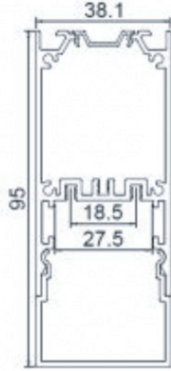

XL marlin Lighting

Linear Profile 50 (XLLS5075AB) Installation Instruction

The user: thank you for your purchase use this product, read this instruction manual before usage

1. Model: XLLS5075AB
2. Rated Voltage: 180-240 V 50/60 Hz
3. IP Grade: IP44
4. Operating Temperature: -20 to +40

Steel Wire

Mounting Clip

Recessed Installation clip

End cap

- Always disconnect the power supply before installing or performing any maintenance operations.
- Installation should be carried out by a suitably qualified person in accordance with good electrical practice and the appropriate national wiring regulations.
- These luminaires are widely used in commercial lighting, home decoration lighting, art gallery and museums.
- Only can be touched after 3 minutes later when power off, so as to avoid burns.
- Dismantling and refit are forbidden
- Installation on inflammables is forbidden.