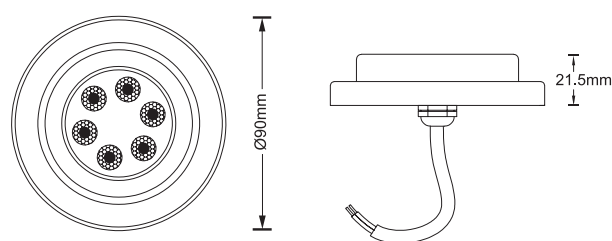

Dimension Drawing

Lamp Options

Part Number	CCT	B. angle
OLW6004C3B15	3000 K	15°
OLW6004C4B15	4000 K	15°
OLW6004C3B25	3000 K	25°
OLW6004C4B25	4000 K	25°
OLW6004C3B40	3000 K	40°
OLW6004C4B40	4000 K	40°