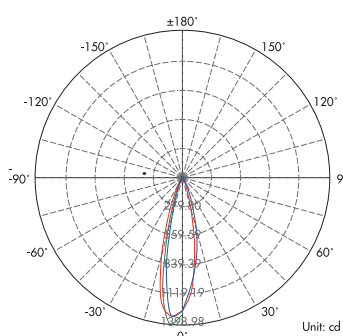

**Model: OLW6004**

**General Data**

Power	6 Watts
LED type	6 PCS 1W OSRAM LED
Luminous flux	420~450 lm
CCT	3000K or 4000K as standard. Different CCT upon request.
CRI	80+
Beam angle	15°, 25°, 40°
Dimension	Ø90x21.5mm
Cut out dia.	/
Weight (kgs)	0.54kgs
Lamp Life	50000 hrs
SDCM	≤3
Ambient Temp.	-15~50°C
RAL Color	80+
Oper. Temp.	-15~50°C
Certifications	CE, RoHS

**Dimension Drawing**

**Lamp Options**

Part Number	CCT	B. angle
OLW6004C3B15	3000 K	15°
OLW6004C4B15	4000 K	15°
OLW6004C3B25	3000 K	25°
OLW6004C4B25	4000 K	25°
OLW6004C3B40	3000 K	40°
OLW6004C4B40	4000 K	40°

**Photometric Data (3000K, 25°)**

Light Distribution Curve [Unit: cd]

Lux distance Curve

Center Beam LUX	Beam Width V	Beam Width H
318.18 LUX	0.9m	0.9m
79.55 LUX	1.8m	1.8m
35.35 LUX	2.6m	2.6m
19.89 LUX	3.5m	3.5m
12.73 LUX	4.4m	4.4m
8.84 LUX	5.3m	5.3m

Vert.Spread:24.7 Horiz.Spread:24.7