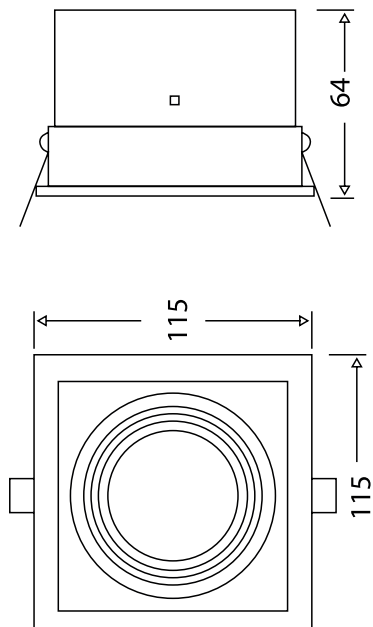

### Model: SYGH115BL Square Single Light - Trim

#### General Data

Lamp	MY
Lamp Watts	6W/10W/12W
Lamp Lumens	Up to 1080lm
Dimension	115X115X64 mm
Cut out dia. (mm)	100x100 mm
Weight	0.32 Kgs
IP Rating	20

#### Dimension Drawing

#### PRODUCT DESCRIPTION

Pinhole down light, can be powered with 6W, 10W, 12W MY LED lamp, made of die cast aluminum with return springs for fixing,