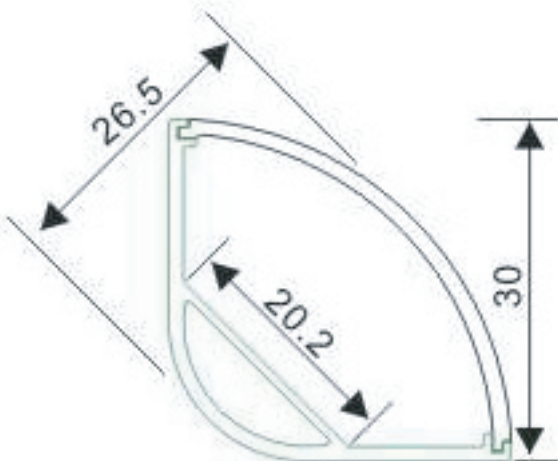

XLP016R

Aluminum wide corner LED profile with curved diffuser

Ordering Options

Part Number Diffuser

XLP016R1	PMMA opal matte diffuser
XLP016R2	PMMA semi-clear matte diffuser
XLP016R3	PMMA clear diffuser

Dimension Drawing

PRODUCT DESCRIPTION

Aluminum wide corner LED profile with curved PMMA opal matte or PMMA semi-clear matte or PMMA clear diffuser suitable to use with our Strip light range,

FIXTURE CONSTRUCTION

Aluminum wide corner LED profile with curved PMMA opal matte or PMMA semi-clear matte or PMMA clear diffuser.