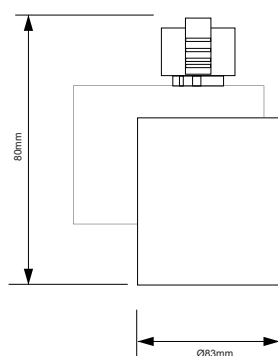

Dimension Drawing