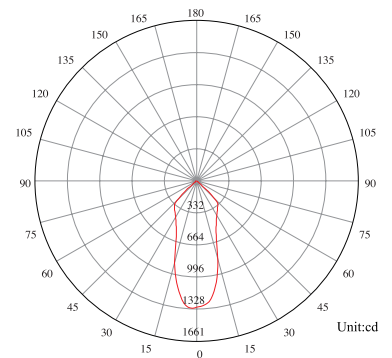

Model: PR4S12IP20WH

General Data

Power	12W
LED type	LED COB
Luminous flux	1188/1250 lm
CCT	3000K or 4000K as standard. Different CCT upon request.
CRI	>83 Ra
Beam angle	40°
Dimension	Ø100x45 mm
Cut out dia.	Ø90 mm
Weight (kgs)	0.95 Kgs
Lamp Life	50000 hrs
SDCM	≤5
Oper. Temp.	C -10°-45°
Certifications	CE, RoHS
Trim Color	White
Dimming	1-10V/DALI

Dimension Drawing

Lamp Options

Part Number	CCT	Beam angle
PR4S12IP20WH3	3000 K	40°
PR4S12IP20WH4	4000 K	40°

Photometric Data

Light Distribution Curve [Unit: cd]

Lux distance Curve