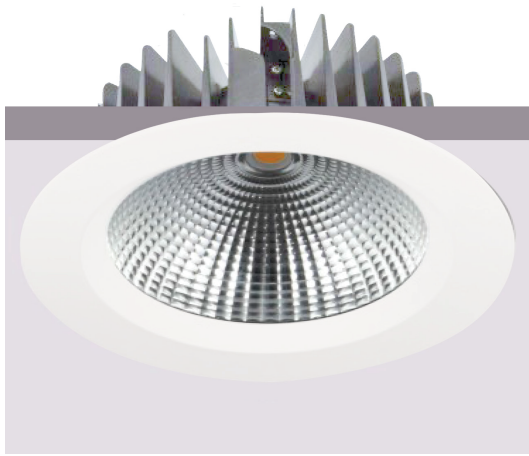

Model: PR4S12IP20WH

General Data

Power	12W
LED type	LED COB
Luminous flux	1188/1250 lm
CCT	3000K or 4000K as standard. Different CCT upon request.
CRI	>83 Ra
Beam angle	40°
Dimension	Ø100x45 mm
Cut out dia.	Ø90 mm
Weight (kgs)	0.95 Kgs
Lamp Life	50000 hrs
SDCM	≤5
Oper. Temp.	C -10°-45°
Certifications	CE, RoHS
Trim Color	White
Dimming	1-10V/DALI

Construction Data

IP rating	20 Indoor
Housing	Solid aluminum housing CNC machined body
Protection finishing	passivated (anodizing) anti-corrosion finishing
Glass	/
Loading capacity	/
Cable Gland	IP20
Gasket	Silicone rubber gasket

PRODUCT DESCRIPTION

Prolux down light is brilliant down light for general lighting, and wet areas made of die cast aluminum body, trim and heat sink, specular reflector to control the glare temperature, and high CRI 83 Ra. dimming is on request. IP20

FIXTURE CONSTRUCTION

Easy installation using screw arrangement for fixing from below, Using a reflector and single Citizen COB type LED this slim down light produces a very wide spill light and a nice 40 wide degree beamr, the robust construction which is made from die cast aluminum and electronic remote driver.