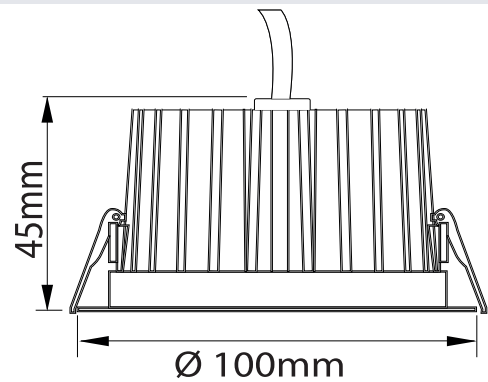

Model: PR4S12IP20WH

General Data

Power	12W
LED type	LED COB
Luminous flux	1188/1250 lm
CCT	3000K or 4000K as standard. Different CCT upon request.
CRI	>83 Ra
Beam angle	40°
Dimension	Ø100x45 mm
Cut out dia.	Ø90 mm
Weight (kgs)	0.95 Kgs
Lamp Life	50000 hrs
SDCM	≤5
Oper. Temp.	C -10°-45°
Certifications	CE, RoHS
Trim Color	White
Dimming	1-10V/DALI

Electrical Data

Input voltage	AC 230~240V
Cable	Cable gland

Accessories

Mounted Accessory	/
Clip	/

APPLICATIONS

Ideal for general lighting in retail, commercial and domestic applications. Particularly suitable where glare can be an issue because this light fixture has very low glare index

FIXTURE CONSTRUCTION

Easy installation using screw arrangement for fixing from below, Using a reflector and single Citizen COB type LED this slim down light produces a very wide spill light and a nice 40 wide degree beamr, the robust construction which is made from die cast aluminum and electronic remote driver.

Dimension Drawing

Lamp Options

Part Number	CCT	Beam angle
PR4S12IP20WH3	3000 K	40°
PR4S12IP20WH4	4000 K	40°

Photometric Data

Light Distribution Curve [Unit: cd]

Lux distance Curve