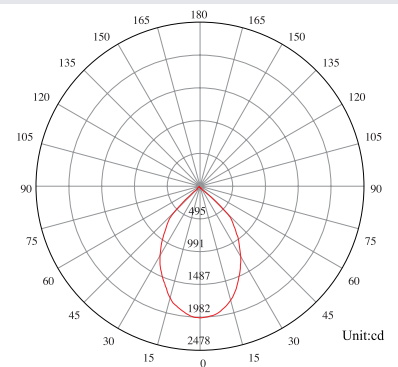

Model: PR6Q28IP20WH

General Data

Power	28 W
LED type	LED COB
Luminous flux	2200 lm
CCT	3000K or 4000K as standard. Different CCT upon request.
CRI	>83 Ra
Beam angle	60°
Dimension	165x165x70 mm
Cut out dia.	145x145 mm
Weight (kgs)	1.25 Kgs
Lamp Life	50000 hrs
SDCM	≤5
Oper. Temp.	C -10°-45°
Certifications	CE, RoHS
Trim Color	White
Dimming	1-10V/DALI

Dimension Drawing

Lamp Options

Part Number	CCT	Beam angle
PR6Q28IP20WH3	3000 K	60°
PR6Q28IP20WH4	4000 K	60°

Photometric Data

Light Distribution Curve [Unit: cd]

Lux distance Curve