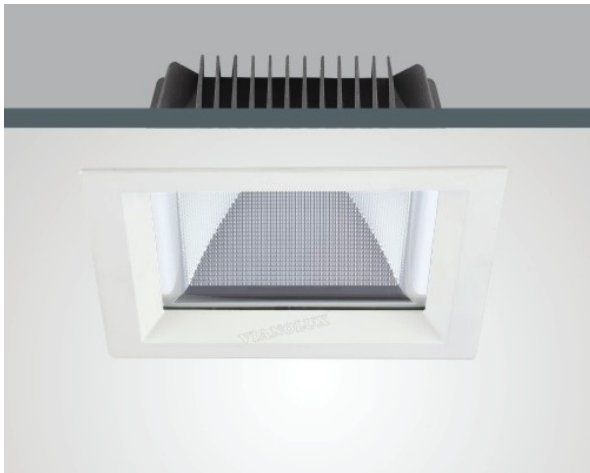

Model: PR6Q28IP20WH

General Data

Power	28 W
LED type	LED COB
Luminous flux	2200 lm
CCT	3000K or 4000K as standard. Different CCT upon request.
CRI	>83 Ra
Beam angle	60°
Dimension	165x165x70 mm
Cut out dia.	145x145 mm
Weight (kgs)	1.25 Kgs
Lamp Life	50000 hrs
SDCM	≤5
Oper. Temp.	C -10°-45°
Certifications	CE, RoHS
Trim Color	White
Dimming	1-10V/DALI

Construction Data

IP rating	20 Indoor
Housing	Solid aluminum housing CNC machined body
Protection finishing	passivated (anodizing) anti-corrosion finishing
Glass	/
Loading capacity	/
Cable Gland	IP20
Gasket	Silicone rubber gasket

PRODUCT DESCRIPTION

Prolux down light is brilliant down light for general lighting, and wet areas made of die cast aluminum body, trim and heat sink, specular reflector to control the glare temperature, and high CRI 83 Ra. dimming is on request. IP20

FIXTURE CONSTRUCTION

Easy installation using screw arrangement for fixing from below, the reflector controls the glare and smooth the light beam angle, with forsted diffuser, the robust construction which is made from die cast aluminum and electronic remote driver.