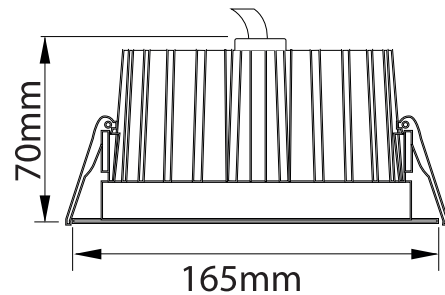

Model: PR6Q28IP20WH

General Data

Power	28 W
LED type	LED COB
Luminous flux	2200 lm
CCT	3000K or 4000K as standard. Different CCT upon request.
CRI	>83 Ra
Beam angle	60°
Dimension	165x165x70 mm
Cut out dia.	145x145 mm
Weight (kgs)	1.25 Kgs
Lamp Life	50000 hrs
SDCM	≤5
Oper. Temp.	C -10°-45°
Certifications	CE, RoHS
Trim Color	White
Dimming	1-10V/DALI

Construction Data

IP rating	20 Indoor
Housing	Solid aluminum housing CNC machined body
Protection finishing	passivated (anodizing) anti-corrosion finishing
Glass	/
Loading capacity	/
Cable Gland	IP20
Gasket	Silicone rubber gasket

Electrical Data

Input voltage	AC 100~240V
Cable	Cable gland

Accessories

Mounted Accessory	/
Clip	/

APPLICATIONS

Ideal for general lighting in retail, commercial and domestic applications. Particularly suitable where glare can be an issue because this light fixture has very low glare index

Dimension Drawing

Lamp Options

Part Number	CCT	Beam angle
PR6Q28IP20WH3	3000 K	60°
PR6Q28IP20WH4	4000 K	60°

Photometric Data

Light Distribution Curve [Unit: cd]

Lux distance Curve