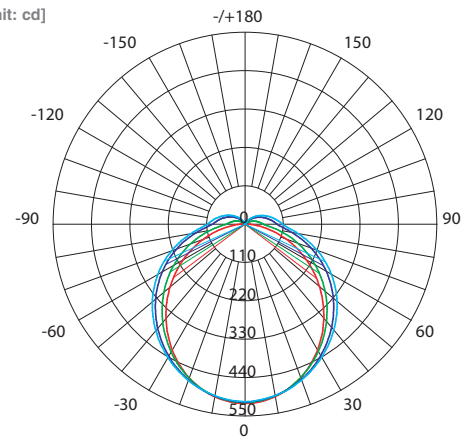

Model: XLWP235FL
Weatherproof-Linear

General Data

Lamp Type	CREE SMD2835
System Watts	55 W
Lumens	4500 lm
Lamp Life	50000 hrs
CRI	>80 Ra
Beam Angle	120°
IP Rating	IP 65
Weight (Kgs)	1.6 Kgs
Voltage	220-240V
CCT	3000/6500K
Oper. temp.	-20 to +40
Dimension	1515x116x74

FIXTURE CONSTRUCTION

Polycarbonate body with SS clips coated grey colour finish.

Dimension Drawing

Lamp Options

Part Number	CCT
XLWP235FL3	3000 K
XLWP235FL65	6500 K

Photometric Data

Light Distribution Curve [Unit: cd]

Beam angle