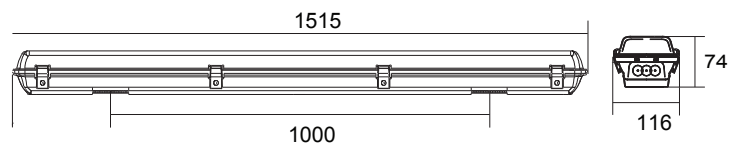

Model: XLWP235FL
Weatherproof-Linear

General Data

Lamp Type	CREE SMD2835
System Watts	55 W
Lumens	4500 lm
Lamp Life	50000 hrs
CRI	>80 Ra
Beam Angle	120°
IP Rating	IP 65
Weight (Kgs)	1.6 Kgs
Voltage	220-240V
CCT	3000/6500K
Oper. temp.	-20 to +40
Dimension	1515x116x74

Construction Data

IP rating	65 Outdoor
Housing	Polycarbonate body
Protection finishing	coated grey colour finish.
Glass	white diffuser
Loading capacity	/
Cable Gland	IP65
Gasket	Silicone rubber gasket

Electrical Data

Input voltage	220-240V
Cable	/

Accessories

Mounted Accessory	/
Clip	/

APPLICATIONS

Ideal for general lighting indoors or outdoors, commercial and residential applications.

PRODUCT DESCRIPTION

Surface mounted or suspended mounted LED Weatherproof light, IP65, with white diffuser, Polycarbonate body with SS clips.

FIXTURE CONSTRUCTION

Polycarbonate body with SS clips coated grey colour finish.

Dimension Drawing

Lamp Options

Part Number	CCT
XLWP235FL3	3000 K
XLWP235FL65	6500 K

Photometric Data

Light Distribution Curve [Unit: cd]