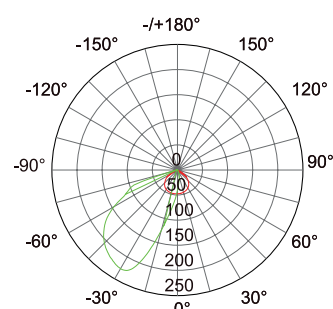

**Model: OLM023508B**

**General Data**

Power	5 W
LED type	LG LED
Luminous flux	151 lm
CCT	3000K or 4000K as standard. Different CCT upon request.
CRI	80+
Beam angle	110°
Dimension	54x297x76mm
Cut out dia.	35x275x9.5mm
Weight (kgs)	0.6 kgs
Lamp Life	50000 hrs
SDCM	≤5
Ambient Temp.	-40°-45°
RAL Color	80+
Oper. Temp.	-30°-45°
Certifications	CE, RoHS

**Accessories**

- Mounting Sleeve /
- Clip /

**Dimension Drawing**

**Lamp Options**

Part Number	CCT	Beam angle
OLM023508BC3B110	3000 K	110°
OLM023508BC4B110	4000 K	110°

**Photometric Data**

Light Distribution Curve [Unit: cd]