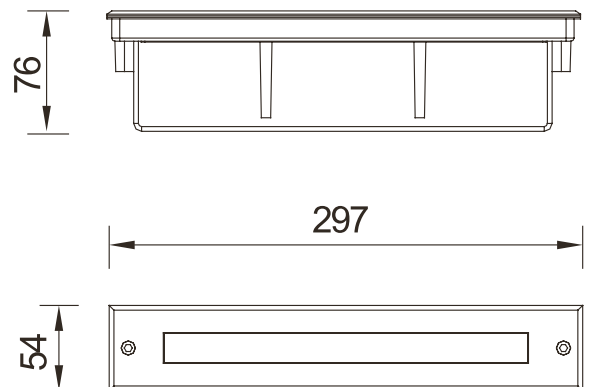

**Model: OLM023508B**

**General Data**

Power	5 W
LED type	LG LED
Luminous flux	151 lm
CCT	3000K or 4000K as standard. Different CCT upon request.
CRI	80+
Beam angle	110°
Dimension	54x297x76mm
Cut out dia.	35x275x9.5mm
Weight (kgs)	0.6 kgs
Lamp Life	50000 hrs
SDCM	≤5
Ambient Temp.	-40°-45°
RAL Color	80+
Oper. Temp.	-30°-45°
Certifications	CE, RoHS

**PRODUCT DESCRIPTION**

Recessed wall luminaire for outdoor installation, aluminum body, Tempered glass, Low power LG LED, IP65 rating.

**FIXTURE CONSTRUCTION**

Cast aluminum, Graphene powder coating finish, Stainless steel recessed housing, Plastic recessed box, 304 Stainless steel cover, Silicon seal gaskets and cable gland for waterproof IP65

**Accessories**

- Mounting Sleeve /
- Clip /

**Dimension Drawing**

**Lamp Options**

Part Number	CCT	Beam angle
OLM023508BC3B110	3000 K	110°
OLM023508BC4B110	4000 K	110°

**Photometric Data**

Light Distribution Curve [Unit: cd]