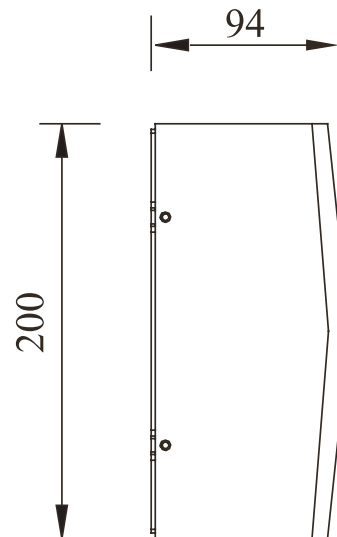

Model: OL3025

General Data

Power	12W
LED type	6Wx2 COB LED
Luminous flux	230 lm
CCT	3000K or 4000K as standard. Different CCT upon request.
CRI	80+
Beam angle	16°x2, 90°x2
Dimension	94x105x200mm
Cut out dia.	/
Weight (kgs)	0.8 kgs
Lamp Life	50000 hrs
SDCM	≤5
Ambient Temp.	-40°-45°
RAL Color	80+
Oper. Temp.	-30°-45°
Certifications	CE, RoHS

PRODUCT DESCRIPTION

Surface-mounted wall luminaire for outdoor installation, aluminum body, Glass diffuser, stainless steel screws, Low power COB LED, IP65 rating.

FIXTURE CONSTRUCTION

Cast aluminum body, with passivated (anodizing) anticorrosion finishing, stainless steel screws, silicon seal gaskets and cable gland for waterproof IP65

Accessories

Mounting Sleeve /

Clip /

Dimension Drawing

Lamp Options

Part Number	CCT	Beam angle
OL3025C3B16	3000 K	16° x2
OL3025C4B16	4000 K	16° x2
OL3025C3B90	3000 K	90° x2
OL3025C4B90	4000 K	90° x2

Photometric Data

Light Distribution Curve [Unit: cd]

Illumination Drawing