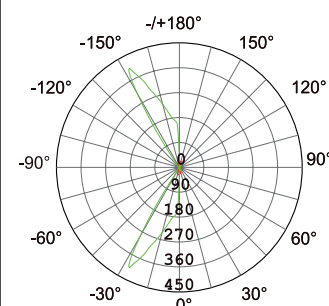

Model: OL3025

General Data

Power	12W
LED type	6Wx2 COB LED
Luminous flux	230 lm
CCT	3000K or 4000K as standard. Different CCT upon request.
CRI	80+
Beam angle	16°x2, 90°x2
Dimension	94x105x200mm
Cut out dia.	/
Weight (kgs)	0.8 kgs
Lamp Life	50000 hrs
SDCM	≤5
Ambient Temp.	-40°-45°
RAL Color	80+
Oper. Temp.	-30°-45°
Certifications	CE, RoHS

Accessories

Mounting Sleeve /

Clip /

Dimension Drawing

Lamp Options

Part Number	CCT	Beam angle
OL3025C3B16	3000 K	16° x2
OL3025C4B16	4000 K	16° x2
OL3025C3B90	3000 K	90° x2
OL3025C4B90	4000 K	90° x2

Photometric Data

Light Distribution Curve [Unit: cd]

Illumination Drawing