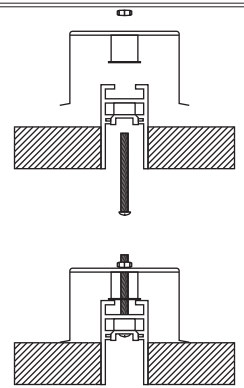

Steel Wire

Mounting Clip

Recessed Installation clip

End cap

- Always disconnect the power supply before installing or performing any maintenance operations.
- Installation should be carried out by a suitably qualified person in accordance with good electrical practice and the appropriate national wiring regulations.
- These luminaires are widely used in commercial lighting, home decoration lighting, art gallery and museums.
- Only can be touched after 3 minutes later when power off, so as to avoid burns.
- Dismantling and refit are forbidden
- Installation on inflammables is forbidden.

Surface Mounting Installation

1. FIX THE METAL CLIP
2. PRESS THE CHANNEL INTO THE METAL CLIP
3. CONNECT THE CABLE .
LIVE LINE FOR L TERMINAL,
NULL LINE FOR N TERMINAL,
GROUND LINE FOR E TERMINAL.

Recessed Mounting Installation

1. PLACE THE LINEAR IN DESIRED PLACE
2. ATTACH THE RECESSED CLIP TO LINEART
3. FASTEN THE CLIP NUT
4. CONNECT THE CABLE .
LIVE LINE FOR L TERMINAL,
NULL LINE FOR N TERMINAL,
GROUND LINE FOR E TERMINAL.