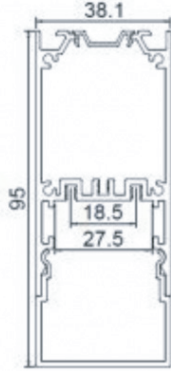

XL marlin Lighting

Linear Profile 38 (XLLS3895AB) Installation Instruction

The user: thank you for your purchase use this product, read this instruction manual before usage

1. Model: XLLS3895AB
2. Rated Voltage: 180-240 V 50/60 Hz
4. IP Grade: IP44
5. Operating Temperature: -20 to +40

Steel Wire

Mounting Clip

Recessed Installation clip

End cap

- Always disconnect the power supply before installing or performing any maintenance operations.
- Installation should be carried out by a suitably qualified person in accordance with good electrical practice and the appropriate national wiring regulations.
- These luminaires are widely used in commercial lighting, home decoration lighting, art gallery and museums.
- Only can be touched after 3 minutes later when power off, so as to avoid burns.
- Dismantling and refit are forbidden
- Installation on inflammables is forbidden.