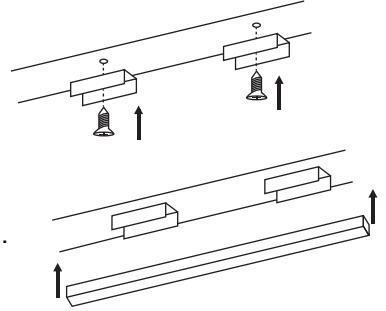

XL marlin Lighting

Linear Profile 38 (XLLS3895AB) Installation Instruction

The user: thank you for your purchase use this product, read this instruction manual before usage

1. Model: XLLS3895AB
2. Rated Voltage: 180-240 V 50/60 Hz
4. IP Grade: IP44
5. Operating Temperature: -20 to +40

Steel Wire

Mounting Clip

Recessed Installation clip

End cap

- Always disconnect the power supply before installing or performing any maintenance operations.
- Installation should be carried out by a suitably qualified person in accordance with good electrical practice and the appropriate national wiring regulations.
- These luminaires are widely used in commercial lighting, home decoration lighting, art gallery and museums.
- Only can be touched after 3 minutes later when power off, so as to avoid burns.
- Dismantling and refit are forbidden
- Installation on inflammables is forbidden.

Surface Mounting Installation

1. FIX THE METAL CLIP
2. PRESS THE CHANNEL INTO THE METAL CLIP
3. CONNECT THE CABLE .
LIVE LINE FOR L TERMINAL,
NULL LINE FOR N TERMINAL,
GROUND LINE FOR E TERMINAL.

Recessed Mounting Installation

1. PLACE THE LINEAR IN DESIRED PLACE
2. ATTACH THE RECESSED CLIP TO LINEART
3. FASTEN THE CLIP NUT
4. CONNECT THE CABLE .
LIVE LINE FOR L TERMINAL,
NULL LINE FOR N TERMINAL,
GROUND LINE FOR E TERMINAL.