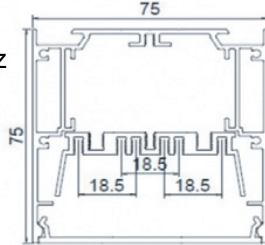

XL marlin Lighting

Linear Profile 75 (XLLS7575) Installation Instruction

The user: thank you for your purchase use this product, read this instruction manual before usage

1. Model: XLLS7575
2. Rated Voltage: 180-240 V 50/60 Hz
3. IP Grade: IP44
4. Operating Temperature: -20 to +40

Steel Wire

Mounting Clip

Recessed Installation clip

End cap

- Always disconnect the power supply before installing or performing any maintenance operations.
- Installation should be carried out by a suitably qualified person in accordance with good electrical practice and the appropriate national wiring regulations.
- These luminaires are widely used in commercial lighting, home decoration lighting, art gallery and museums.
- Only can be touched after 3 minutes later when power off, so as to avoid burns.
- Dismantling and refit are forbidden
- Installation on inflammables is forbidden.

Surface Mounting Installation

1. FIX THE METAL CLIP
2. PRESS THE CHANNEL INTO THE METAL CLIP
3. CONNECT THE CABLE .
LIVE LINE FOR L TERMINAL,
NULL LINE FOR N TERMINAL,
GROUND LINE FOR E TERMINAL.

Recessed Mounting Installation

1. PLACE THE LINEAR IN DESIRED PLACE
2. ATTACH THE RECESSED CLIP TO LINEART
3. FASTEN THE CLIP NUT
4. CONNECT THE CABLE .
LIVE LINE FOR L TERMINAL,
NULL LINE FOR N TERMINAL,
GROUND LINE FOR E TERMINAL.