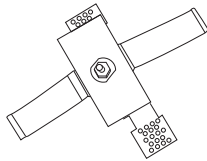

XL marlin Lighting

Linear Profile 75 (XLLS7575) Installation Instruction

The user: thank you for your purchase use this product, read this instruction manual before usage

1. Model: XLLS7575
2. Rated Voltage: 180-240 V 50/60 Hz
3. IP Grade: IP44
4. Operating Temperature: -20 to +40

Steel Wire

Mounting Clip

Recessed Installation clip

End cap

- Always disconnect the power supply before installing or performing any maintenance operations.
- Installation should be carried out by a suitably qualified person in accordance with good electrical practice and the appropriate national wiring regulations.
- These luminaires are widely used in commercial lighting, home decoration lighting, art gallery and museums.
- Only can be touched after 3 minutes later when power off, so as to avoid burns.
- Dismantling and refit are forbidden
- Installation on inflammables is forbidden.

Surface Mounting Installation

1. FIX THE METAL CLIP
2. PRESS THE CHANNEL INTO THE METAL CLIP
3. CONNECT THE CABLE .
LIVE LINE FOR L TERMINAL,
NULL LINE FOR N TERMINAL,
GROUND LINE FOR E TERMINAL.

Recessed Mounting Installation

1. PLACE THE LINEAR IN DESIRED PLACE
2. ATTACH THE RECESSED CLIP TO LINEART
3. FASTEN THE CLIP NUT
4. CONNECT THE CABLE .
LIVE LINE FOR L TERMINAL,
NULL LINE FOR N TERMINAL,
GROUND LINE FOR E TERMINAL.