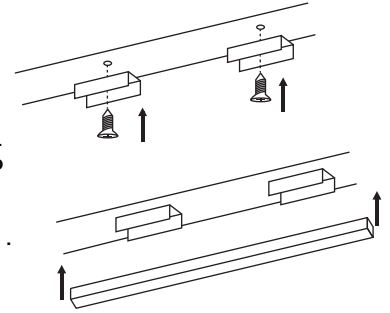

XL marlin Lighting

Linear Profile 75 (XLLS7575) Installation Instruction

The user: thank you for your purchase use this product, read this instruction manual before usage

1. Model: XLLS7575
2. Rated Voltage: 180-240 V 50/60 Hz
3. IP Grade: IP44
4. Operating Temperature: -20 to +40

Steel Wire

Mounting Clip

Recessed Installation clip

End cap

- Always disconnect the power supply before installing or performing any maintenance operations.
- Installation should be carried out by a suitably qualified person in accordance with good electrical practice and the appropriate national wiring regulations.
- These luminaires are widely used in commercial lighting, home decoration lighting, art gallery and museums.
- Only can be touched after 3 minutes later when power off, so as to avoid burns.
- Dismantling and refit are forbidden
- Installation on inflammables is forbidden.

Surface Mounting Installation

1. FIX THE METAL CLIP
2. PRESS THE CHANNEL INTO THE METAL CLIP
3. CONNECT THE CABLE .
LIVE LINE FOR L TERMINAL,
NULL LINE FOR N TERMINAL,
GROUND LINE FOR E TERMINAL.

Recessed Mounting Installation

1. PLACE THE LINEAR IN DESIRED PLACE
2. ATTACH THE RECESSED CLIP TO LINEART
3. FASTEN THE CLIP NUT
4. CONNECT THE CABLE .
LIVE LINE FOR L TERMINAL,
NULL LINE FOR N TERMINAL,
GROUND LINE FOR E TERMINAL.