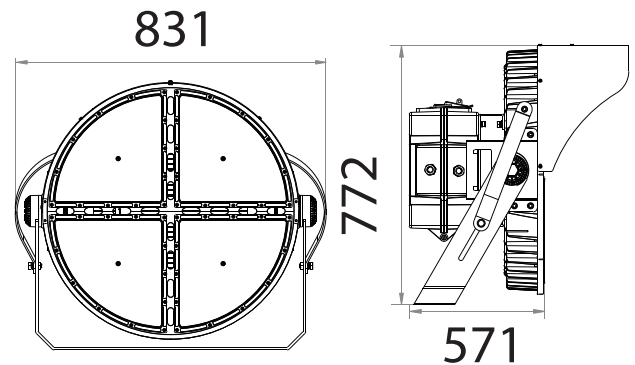

Model: OLSPL

General Data

Model Number	OLSPL1500W
Power	1500W
LED type	CREE 5050 LED
Luminous	255000lm
CCT	3000K, 4000K, 6000K as standard. Different CCT upon request.
CRI	>70
Beam angle	20°, 30°, 45°, 60°
Dimension	831x772x571
Lamp Life	50000 hrs
SDCM	≤5
Oper. Temp.	-40°C~+60°C
Certifications	CE, RoHS

Sport light for outdoor installation, Pure aluminum body, With Adjustable Aluminium Bracket. Low power CREE LED, IP65 rating.

FIXTURE CONSTRUCTION

Pure aluminum lamp body for better cooling performance, with aluminum reflector, power coating finish, aluminum Bracket silicone gasket and cable gland for waterproof IP66

Dimension Drawing

OLSPL1500W 1500w options

Part Number	CCT	Beam angle
OLSPL1500WC3B20	3000 K	20°
OLSPL1500WC4B20	4000 K	20°
OLSPL1500WC6B20	6000 K	20°
OLSPL1500WC3B30	3000 K	30°
OLSPL1500WC4B30	4000 K	30°
OLSPL1500WC6B30	6000 K	30°
OLSPL1500WC3B45	3000 K	45°
OLSPL1500WC4B45	4000 K	45°
OLSPL1500WC6B45	6000 K	45°
OLSPL1500WC3B60	3000 K	60°
OLSPL1500WC4B60	4000 K	60°
OLSPL1500WC6B36	6000 K	60°