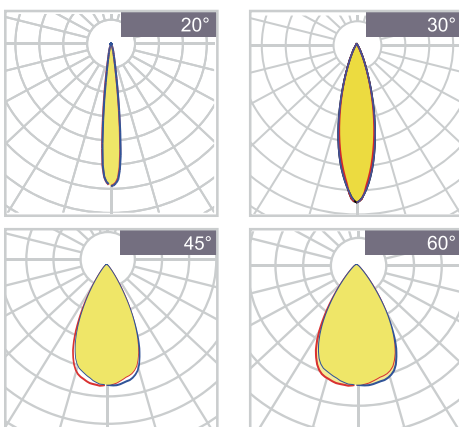

Photometric Data

APPLICATIONS

Sport lights provide an opportunity for players and spectators to enjoy the sport at night. They are utilized in various applications, including stadiums, sport fields, arenas, pitches, etc.

PRODUCT DESCRIPTION

Sport light for outdoor installation, Pure aluminum body, With Adjustable Aluminium Bracket. Low power CREE LED, IP65 rating.

FIXTURE CONSTRUCTION

Pure aluminum lamp body for better cooling performance, with aluminum reflector, power coating finish, aluminum Bracket silicone gasket and cable gland for waterproof IP66