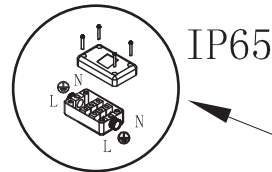

**(A)**

The lamp shall be mounted only when the concrete is completely solidified, and not before settling for 72H (3 days)

2. FIX THE FLANGE TO THE GROUND.  
Be sure to fasten the flange tightly.
3. FIX THE BOLLARD TO THE FLANGE  
Be sure to fasten the flange tightly.

4. CONNECT THE CABLE .  
Live line for L terminal,  
Null line for N terminal,  
Ground line for E terminal.

**(A)**

indicate same protection class IP 65 junction box .

5. CONNECT THE POWER SUPPLY,  
light up the lamp.