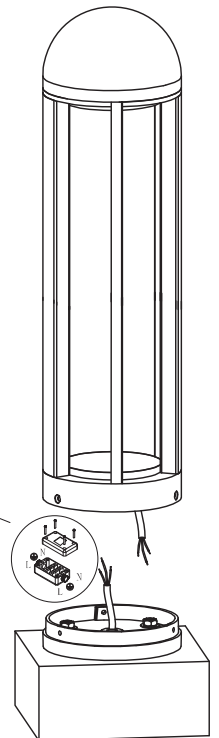

# XL marlin Lighting

Exterior Bollard Lighting (OLP013103RH60) installation Instruction

The user: Thank you for your purchase of this product, read this instruction manual before usage

1. Model: OLP013103RH60
2. Rated Voltage: AC110-240V
3. Rated Power: LED 8W
4. IP Grade: IP65
5. Insulation protection level: Class I
6. Operating Temperature: -30°~45°C

- Always disconnect the power supply before installing or performing any maintenance operations.
- Installation should be carried out by a suitably qualified person in accordance with good electrical practice and the appropriate national wiring regulations.
- These luminaires are widely used in commercial lighting, home decoration lighting, art gallery and museums.
- Only can be touched after 3 minutes later when power off, so as to avoid burns.
- Dismantling and refit are forbidden
- Installation on inflammables is forbidden.

**(A)**

The lamp shall be mounted only when the concrete is completely solidified, and not before settling for 72H (3 days)

2. FIX THE FLANGE TO THE GROUND.  
Be sure to fasten the flange tightly.
3. FIX THE BOLLARD TO THE FLANGE  
Be sure to fasten the flange tightly.

4. CONNECT THE CABLE .  
Live line for L terminal,  
Null line for N terminal,  
Ground line for E terminal.

**(A)**

indicate same protection class IP 65 junction box .

5. CONNECT THE POWER SUPPLY,  
light up the lamp.