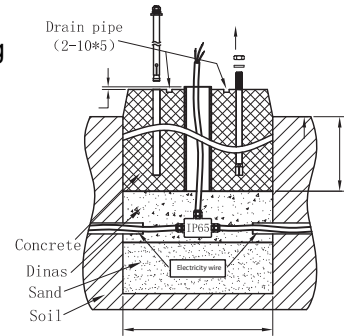

- Always disconnect the power supply before installing or performing any maintenance operations.
- Installation should be carried out by a suitably qualified person in accordance with good electrical practice and the appropriate national wiring regulations.
- These luminaires are widely used in commercial lighting, home decoration lighting, art gallery and museums.
- Only can be touched after 3 minutes later when power off, so as to avoid burns.
- Dismantling and refit are forbidden
- Installation on inflammables is forbidden.

If the external flexible cable or cord of this luminaire is damaged, it shall be exclusively replaced by the manufacturer or his service agent or a similar qualified person in order to avoid a hazard.

1. PREPARE THE GROUND FOR
  The depth of foundation pit shall be determined by digging to the original soil. In case of backfill, the recessed box can be embedded only after water injection and settlement.

(A)

The lamp shall be mounted only when the concrete is completely solidified, and not before settling for 72H (3 days)