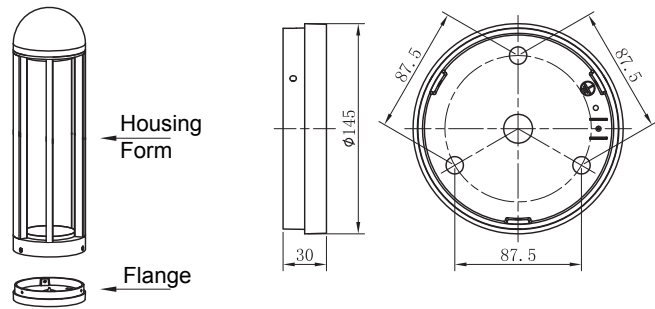

# XL marlin Lighting

Exterior Bollard Lighting (OLP013103RH60) installation Instruction

The user: Thank you for your purchase of this product, read this instruction manual before usage

1. Model: OLP013103RH60
2. Rated Voltage: AC110-240V
3. Rated Power: LED 8W
4. IP Grade: IP65
5. Insulation protection level: Class I
6. Operating Temperature: -30°~45°C