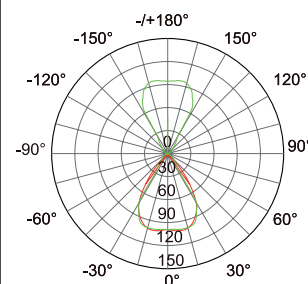

Model: OLB033028

General Data

Power	6W
LED type	3Wx2 COB LED
Luminous flux	251 lm
CCT	3000K or 4000K as standard. Different CCT upon request.
CRI	80+
Beam angle	215°x2
Dimension	71x65x150mm
Cut out dia.	/
Weight (kgs)	1.3 kgs
Lamp Life	50000 hrs
SDCM	≤5
Ambient Temp.	-40°-45°
RAL Color	80+
Oper. Temp.	-30°-45°
Certifications	CE, RoHS

Accessories

- Mounting Sleeve /
- Clip /

Dimension Drawing

Lamp Options

Part Number	CCT	Beam angle
OLB033028C3B215	3000 K	215°x2
OLB033028C4B215	4000 K	215°x2

Photometric Data

Light Distribution Curve [Unit: cd]