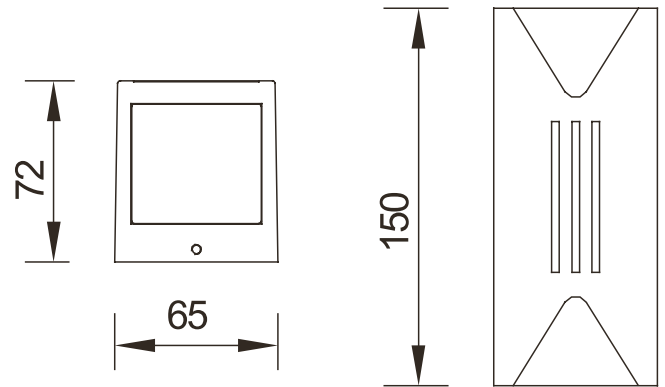

Model: OLB033028

General Data

Power	6W
LED type	3Wx2 COB LED
Luminous flux	251 lm
CCT	3000K or 4000K as standard. Different CCT upon request.
CRI	80+
Beam angle	215°x2
Dimension	71x65x150mm
Cut out dia.	/
Weight (kgs)	1.3 kgs
Lamp Life	50000 hrs
SDCM	≤5
Ambient Temp.	-40°-45°
RAL Color	80+
Oper. Temp.	-30°-45°
Certifications	CE, RoHS

PRODUCT DESCRIPTION

Surface-mounted wall luminaire for outdoor installation, aluminum body, Glass diffuser, stainless steel screws, Low power COB LED, IP65 rating.

FIXTURE CONSTRUCTION

Cast aluminum body, with passivated (anodizing) anticorrosion finishing, stainless steel screws, silicon seal gaskets and cable gland for waterproof IP65

Accessories

- Mounting Sleeve /
- Clip /

Dimension Drawing

Lamp Options

Part Number	CCT	Beam angle
OLB033028C3B215	3000 K	215°x2
OLB033028C4B215	4000 K	215°x2

Photometric Data

Light Distribution Curve [Unit: cd]