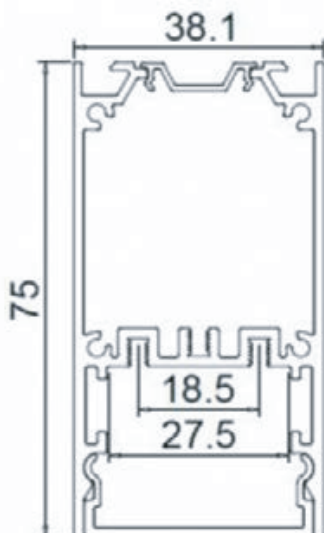

Dimension Drawing