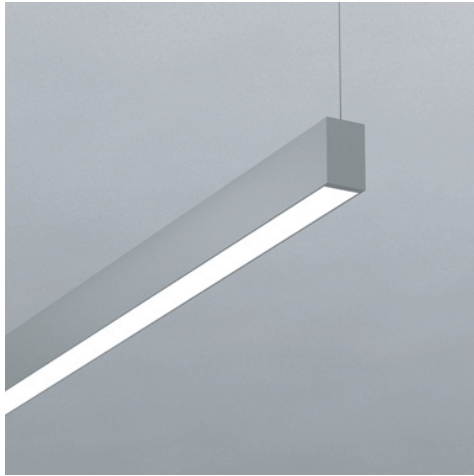

Model: XLLS3875

Lamp Data

LED Type	SMD2835
Lamp Life	50000 hrs
CRI	80 Ra
Input Voltage	AC 180-240
Dimming	1-10V/DALI
Ope. Temp.	-20 to +40
IP Rating	IP44

length	500mm	1000mm
Watts	15 W	30 W
Lumens	1200 lm	2400 lm
Weight	0.8 Kgs	1.5 Kgs
CCT	3000K/4000K. Different CCT upon request	
Body	Color White/Grey/Black	
B. Angle	120°	120°
Dim. /mm	500x38x75	1000x38x75

Dimension Drawing

APPLICATIONS

Ideal for general lighting indoors commercial and residential applications. Such as Showrooms, restaurants, dining rooms, meeting rooms, offices, passages ,corridors, cinema, Super markets, shopping malls, lobbies, museum and exhibition.

PRODUCT DESCRIPTION

Multi installation linear LED light, Aluminum body with Polycarbonate white diffuser.

FIXTURE CONSTRUCTION

Aluminum body with Polycarbonate white diffuser. Available in many colours.

Lamp Options 500mm