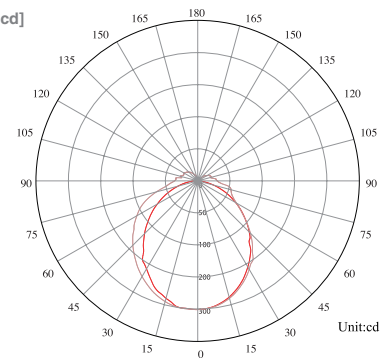

Photometric Data

15W Light Distribution Curve [Unit: cd]