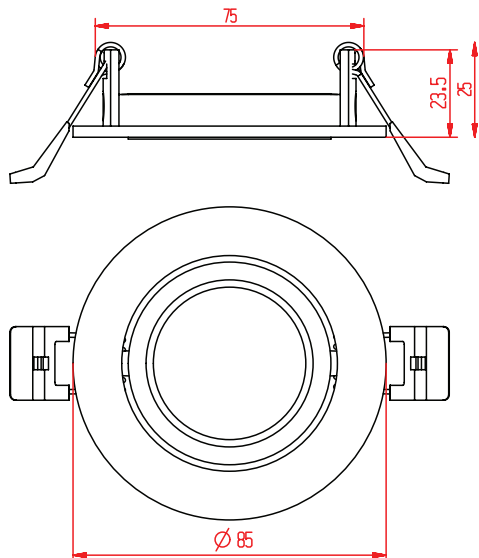

#### General Data

Lamp	MY
Lamp Watts	6W/10W/12W
Lamp Lumens	Up to 1080lm
Dimension	Ø85X30 mm
Cut out dia. (mm)	Ø75 mm
Weight	0.32 Kgs
IP Rating	20

#### Dimension Drawing