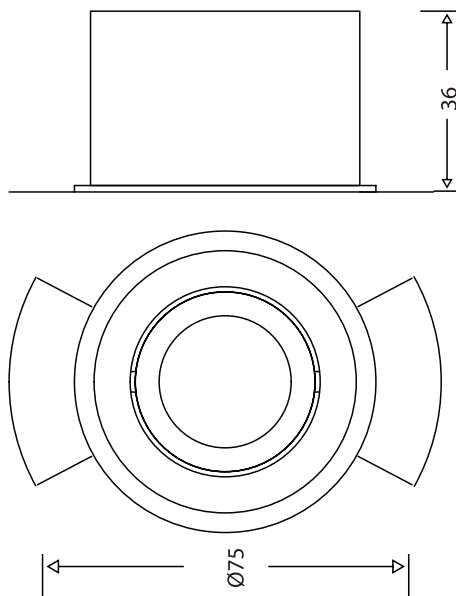

XL marlin Lighting

DOWNLIGHT MY Modular Trim

Model: WYR75WH Trimless Round Single Lights - Trim

General Data

Lamp	MY
Lamp Watts	6W/10W/12W
Lamp Lumens	Up to 1080lm
Dimension	Ø75X36 mm
Cut out dia. (mm)	Ø75 mm
Weight	0.32 Kgs
IP Rating	20

Trim Options

Part Number	Trim color
WYR75WH	White

Dimension Drawing

APPLICATIONS

Ideal for application where comfort and nice atmosphere is required like restaurants, cafes, hotels lobbies.

PRODUCT DESCRIPTION

Pinhole down light, can be powered with 6W, 10W, 12W MY LED lamp, made of die cast aluminum with return springs for fixing,

FIXTURE CONSTRUCTION

Die Cast aluminium and powder coated paint. comes in white, silver, dark grey and mat gold.