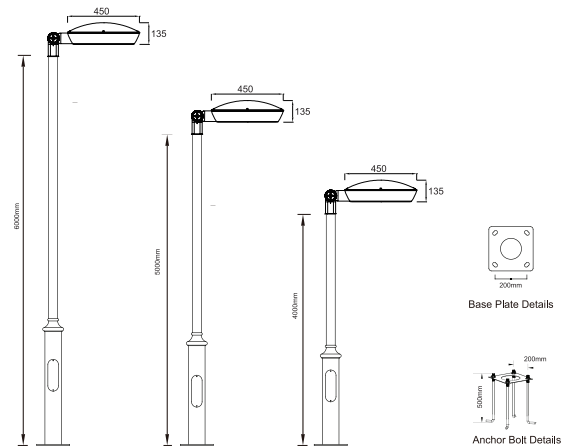

Construction Data

IP rating	IP65 Waterproof
Installation Pipe	Ø60/76mm
Housing	Aluminum lamp body
Housing finish	Polyester powder coating
Optic	Polycarbonate
Impact resistance	IK 08
Protector	Tempered glass
Driver	Meanwell

Asymmetrical Beam angle

Lamp options (Black)

Part Number	Watts	CCT
OLPMAA35WC3SB	35W	3000K
OLPMAA35WC4SB	35W	4000K
OLPMAA60WC3SB	60W	3000K
OLPMAA60WC4SB	60W	4000K
OLPMAA100WC3SB	100W	3000K
OLPMAA100WC4SB	100W	4000K

Lamp options (Grey)

Part Number	Watts	CCT
OLPMAA35WC3SG	35W	3000K
OLPMAA35WC4SG	35W	4000K
OLPMAA60WC3SG	60W	3000K
OLPMAA60WC4SG	60W	4000K
OLPMAA100WC3SG	100W	3000K
OLPMAA100WC4SG	100W <td 4000K	

POLE Length

Dimension Drawing