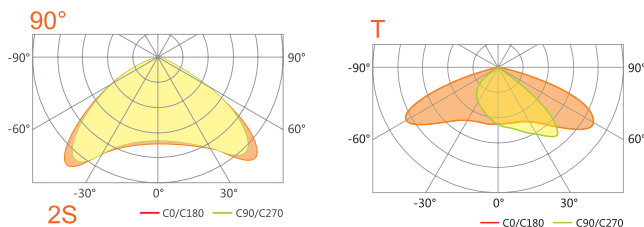

XL marlin Lighting

GARDEN Urban lighting

Model: OLPGA

General Data

Power	35W/60W/100W
LED type	Cree, Osram LED
Luminous flux	120 lm/W
CCT	3000K or 4000K as standard. Different CCT upon request.
CRI	70/80
Beam angle	90°/ Asymmetrical
Dimension	Ø450x135mm
Lamp Life	50000 hrs
SDCM	≤5
Body colour	Grey, Black
Oper. Temp.	-30 °C up to +50 °C
Certifications	CE, RoHS
Input voltage	AC 100-270V, 50/60Hz

Construction Data

IP rating	IP65 Waterproof
Installation Pipe	Ø60/76mm
Housing	Aluminum lamp body
Housing finish	Polyester powder coating
Optic	Polycarbonate
Impact resistance	IK 08
Protector	Tempered glass
Driver	Meanwell

Pole options (Black)

(Black)	Part Number	Pole Length
	OLP400B	4000mm
	OLP500B	5000mm
	OLP600B	6000mm

(Grey)

(Grey)	Part Number	Pole Length
	OLP400G	4000mm
	OLP500G	5000mm
	OLP600G	6000mm

Photometric Data

APPLICATIONS