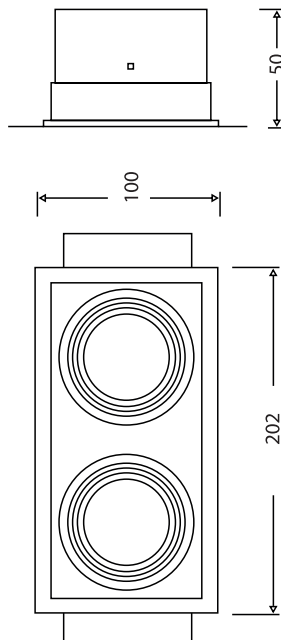

XL marlin Lighting

DOWNLIGHT MY Modular Trim

Model: SYR202WH Trimless Square Twin Light - Trim

General Data

Lamp	MY
Lamp Watts	6W/10W/12W
Lamp Lumens	Up to 1080lm
Dimension	202x100x50 mm
Cut out dia. (mm)	202x100 mm
Weight	0.32 Kgs
IP Rating	20

Trim Options

Part Number	Trim color
SYR202WH	White

Dimension Drawing

APPLICATIONS

Ideal for application where comfort and nice atmosphere is required like restaurants, cafes, hotels lobbies.

PRODUCT DESCRIPTION

Pinhole down light, can be powered with 6W, 10W, 12W MY LED lamp, made of die cast aluminum with return springs for fixing,

FIXTURE CONSTRUCTION

Die Cast aluminium and powder coated paint. comes in white, silver, dark grey and mat gold.