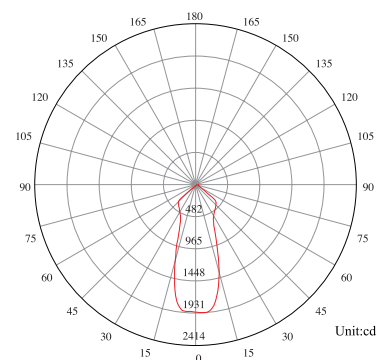

Model: PR6S26IP20WH

General Data

Power	27W
LED type	LED COB
Luminous flux	2875/3125 lm
CCT	3000K or 4000K as standard. Different CCT upon request.
CRI	>83 Ra
Beam angle	40°
Dimension	Ø147x64 mm
Cut out dia.	Ø175 mm
Weight (kgs)	2 Kgs
Lamp Life	50000 hrs
SDCM	≤5
Oper. Temp.	C -10°-45°
Certifications	CE, RoHS
Trim Color	White
Dimming	1-10V/DALI

Dimension Drawing

Lamp Options

Part Number	CCT	Beam angle
PR6S26IP20WH3	3000 K	40°
PR6S26IP20WH4	4000 K	40°

Photometric Data

Light Distribution Curve [Unit: cd]

Lux distance Curve