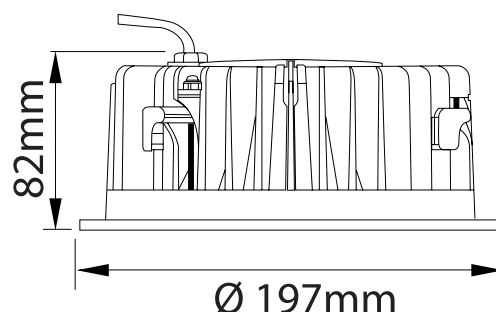

Model: PR6S26IP20WH

General Data

Power	27W
LED type	LED COB
Luminous flux	2875/3125 lm
CCT	3000K or 4000K as standard. Different CCT upon request.
CRI	>83 Ra
Beam angle	40°
Dimension	Ø147x64 mm
Cut out dia.	Ø175 mm
Weight (kgs)	2 Kgs
Lamp Life	50000 hrs
SDCM	≤5
Oper. Temp.	C -10°-45°
Certifications	CE, RoHS
Trim Color	White
Dimming	1-10V/DALI

Electrical Data

Input voltage	AC 230~240V
Cable	Cable gland

Accessories

Mounted Accessory	/
Clip	/

APPLICATIONS

Ideal for general lighting in retail, commercial and domestic applications. Particularly suitable where glare can be an issue because this light fixture has very low glare index

FIXTURE CONSTRUCTION

Easy installation using screw arrangement for fixing from below, Using a reflector and single Citizen COB type LED this slim down light produces a very wide spill light and a nice 40 wide degree beam, the robust construction which is made from die cast aluminum and electronic remote driver.

Dimension Drawing

Lamp Options

Part Number	CCT	Beam angle
PR6S26IP20WH3	3000 K	40°
PR6S26IP20WH4	4000 K	40°

Photometric Data

Light Distribution Curve [Unit: cd]

Lux distance Curve