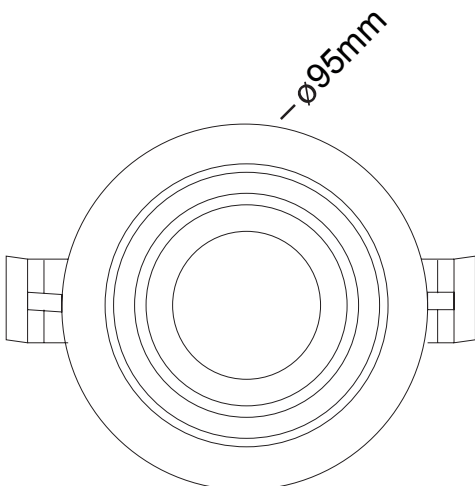

## DOWNLIGHT MO/MX Modular Trim

Model: WCG95  
White Cone- Trim

### General Data

Lamp	MO/MX
Lamp Watts	5/10/15 W
Lamp Lumens	Up to 650 lm
Cut out dia. (mm)	80 mm
Weight	0.32 Kgs
IP Rating	44

### Dimension Drawing

### PRODUCT DESCRIPTION

Pinhole down light, can be powered with 5W, 10W, 15W MO & MX LED lamp, made of die cast aluminum with return springs for fixing,