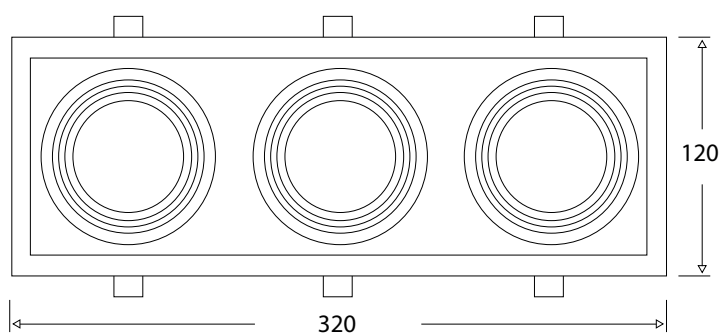

XL marlin Lighting

DOWNLIGHT MO/MX Modular Trim

Model: FL3 Square Three Lights - Trim

General Data

Lamp	MO/MX
Lamp Watts	5/10/15 W
Lamp Lumens	Up to 650 lm
Cut out dia. (mm)	80 mm
Weight	0.32 Kgs
IP Rating	20

Trim Options

Part Number	Trim color
FL3WH	White
FL3SL	Silver
FL3DG	Dark grey
FL3MG	Mat gold

Dimension Drawing

APPLICATIONS

Ideal for application where comfort and nice atmosphere is required like restaurants, cafes, hotels lobbies.

PRODUCT DESCRIPTION

Pinhole down light, can be powered with 5W, 10W, 15W MO & MX LED lamp, made of die cast aluminum with return springs for fixing,

FIXTURE CONSTRUCTION

Die Cast aluminium and powder coated paint. comes in white, silver, dark grey and mat gold.