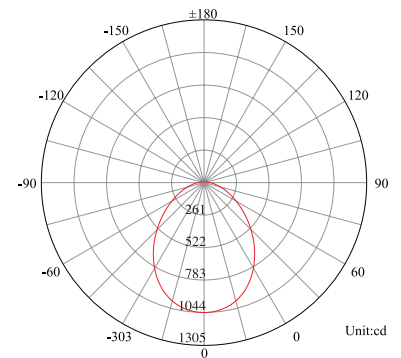

Dimension Drawing

Lamp Options

Part Number	CCT	Beam angle
PR6F38IP20WH3	3000 K	90°
PR6F38IP20WH4	4000 K	90°

Photometric Data

Light Distribution Curve [Unit: cd]

Lux distance Curve