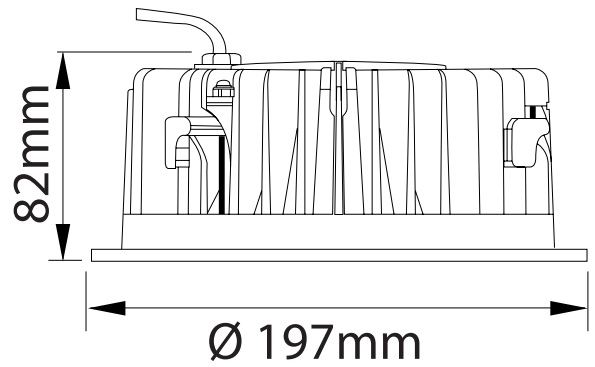

XL marlin Lighting

DOWNLIGHT Prolux IP20

Model: PR6F38IP20WH

General Data

Power	36W
LED type	LED SMD
Luminous flux	4000/4125 lm
CCT	3000K or 4000K as standard. Different CCT upon request.
CRI	>83 Ra
Beam angle	90°
Dimension	Ø197x82 mm
Cut out dia.	Ø175 mm
Weight (kgs)	2 Kgs
Lamp Life	50000 hrs
SDCM	≤5
Oper. Temp.	C -10°-45°
Certifications	CE, RoHS
Trim Color	White
Dimming	1-10V/DALI

Construction Data

IP rating	20 Indoor
Housing	Solid aluminum housing CNC machined body
Protection finishing	passivated (anodizing) anti-corrosion finishing
Glass	Tempered glass diffuser
Loading capacity	/
Cable Gland	IP20
Gasket	Silicone rubber gasket

Electrical Data

Input voltage	AC 230~240V
Cable	Cable gland

Accessories

Mounted Accessory	/
Clip	/

APPLICATIONS

Ideal for general lighting in retail, commercial and domestic applications. Particularly suitable where glare can be an issue because this light fixture has very low glare index

Dimension Drawing

Lamp Options

Part Number	CCT	Beam angle
PR6F38IP20WH3	3000 K	90°
PR6F38IP20WH4	4000 K	90°

Photometric Data

Light Distribution Curve [Unit: cd]

Lux distance Curve