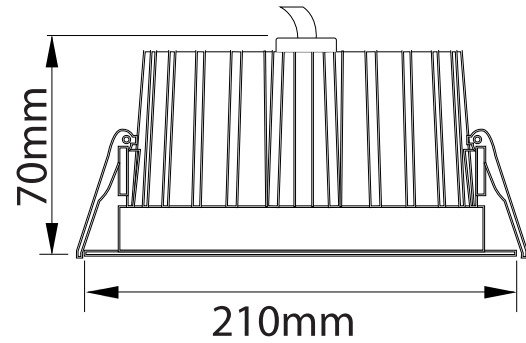

Model: PR8Q32IP20WH

General Data

Power	32 W
LED type	LED COB
Luminous flux	2560 lm
CCT	3000K or 4000K as standard. Different CCT upon request.
CRI	>83 Ra
Beam angle	60°
Dimension	210x210x70 mm
Cut out dia.	190x190 mm
Weight (kgs)	1.50 Kgs
Lamp Life	50000 hrs
SDCM	≤5
Oper. Temp.	C -10°-45°
Certifications	CE, RoHS
Trim Color	White
Dimming	1-10V/DALI

Construction Data

IP rating	20 Indoor
Housing	Solid aluminum housing CNC machined body
Protection finishing	passivated (anodizing) anti-corrosion finishing
Glass	/
Loading capacity	/
Cable Gland	IP20
Gasket	Silicone rubber gasket

Electrical Data

Input voltage	AC 100~240V
Cable	Cable gland

Accessories

Mounted Accessory	/
Clip	/

APPLICATIONS

Ideal for general lighting in retail, commercial and domestic applications. Particularly suitable where glare can be an issue because this light fixture has very low glare index

Dimension Drawing

Lamp Options

Part Number	CCT	Beam angle
PR8Q32IP20WH3	3000 K	60°
PR8Q32IP20WH4	4000 K	60°

Photometric Data

Light Distribution Curve [Unit: cd]

Lux distance Curve