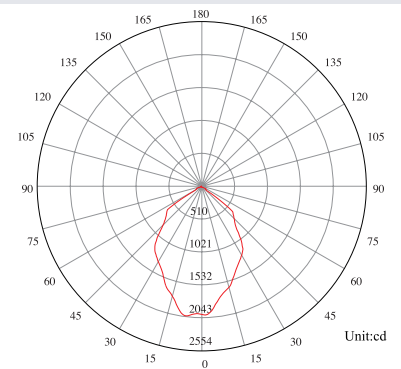

Model: PR8Q32IP20WH

General Data

Power	32 W
LED type	LED COB
Luminous flux	2560 lm
CCT	3000K or 4000K as standard. Different CCT upon request.
CRI	>83 Ra
Beam angle	60°
Dimension	210x210x70 mm
Cut out dia.	190x190 mm
Weight (kgs)	1.50 Kgs
Lamp Life	50000 hrs
SDCM	≤5
Oper. Temp.	C -10°-45°
Certifications	CE, RoHS
Trim Color	White
Dimming	1-10V/DALI

Dimension Drawing

Lamp Options

Part Number	CCT	Beam angle
PR8Q32IP20WH3	3000 K	60°
PR8Q32IP20WH4	4000 K	60°

Photometric Data

Light Distribution Curve [Unit: cd]

Lux distance Curve