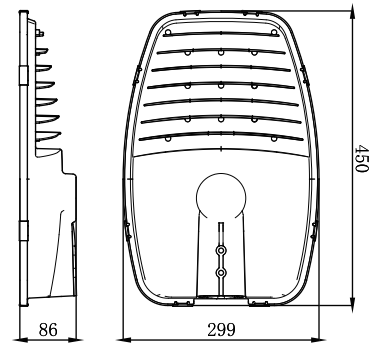

General Data

Power	50W / 70W / 90W
LED type	SMD LED
Luminous flux	7008lm / 9464lm / 11661lm
CCT	3000K or 4000K as standard. Different CCT upon request.
CRI	70+
Dimension	450x299x86mm
Cut out dia.	/
Lum efficacy	110-140lm/W
Lamp Life	100,000 hrs
SDCM	≤5
Oper. temp.	-30 to 45°
Certifications	CE, RoHS

Electrical Data

Input voltage	90-305VAC/50-60Hz
Cable	Cable gland for waterproof IP65
Classification	Class II

Dimension Drawing

Photometric Data

Accessories

48 Adapt to 60mm Angle Title bracket

60 Adapt to 60mm Angle Title bracket