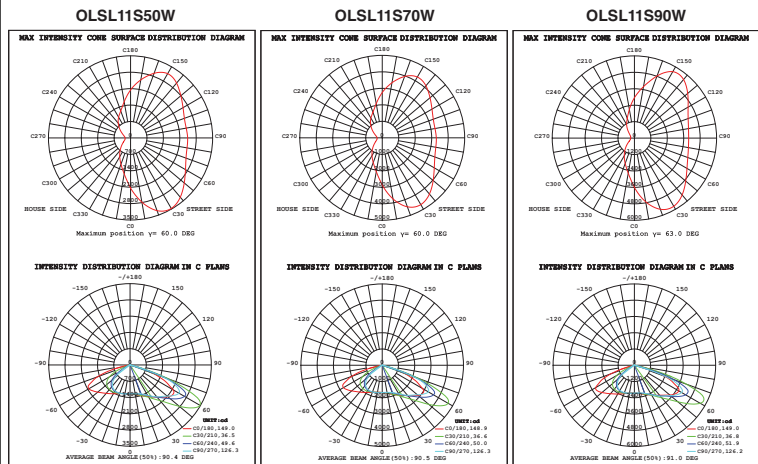

General Data

Power	50W / 70W / 90W
LED type	SMD LED
Luminous flux	7008lm / 9464lm / 11661lm
CCT	3000K or 4000K as standard. Different CCT upon request.
CRI	70+
Dimension	450x299x86mm
Cut out dia.	/
Lum efficacy	110-140lm/W
Lamp Life	100,000 hrs
SDCM	≤5
Oper. temp.	-30 to 45°
Certifications	CE, RoHS

Electrical Data

Input voltage	90-305VAC/50-60Hz
Cable	Cable gland for waterproof IP65
Classification	Class II

Dimension Drawing

Photometric Data

Accessories

48 Adapt to 60mm Angle Title bracket

60 Adapt to 60mm Angle Title bracket