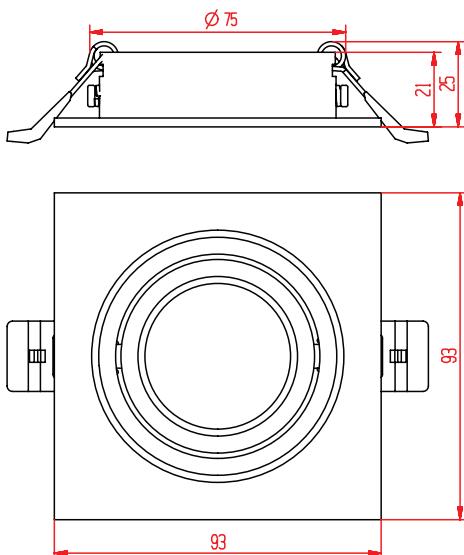

XL marlin Lighting

DOWNLIGHT MY Modular Trim

Model: SY92WH Square Baffle Single- Trim

General Data

Lamp	MY
Lamp Watts	6W/10W/12W
Lamp Lumens	Up to 1080lm
Dimension	92X 92 X26 mm
Cut out dia. (mm)	71X71 mm
Weight	0.32 Kgs
IP Rating	20

Trim Options

Part Number	Trim color
SY92WH	White

Dimension Drawing

APPLICATIONS

Ideal for application where comfort and nice atmosphere is required like restaurants, cafes, hotels lobbies.

PRODUCT DESCRIPTION

Pinhole down light, can be powered with 6W,10W,12W MY LED lamp, made of die cast aluminum with return springs for fixing,

FIXTURE CONSTRUCTION

Die Cast aluminium and powder coated paint. comes in white, silver, dark grey and mat gold.