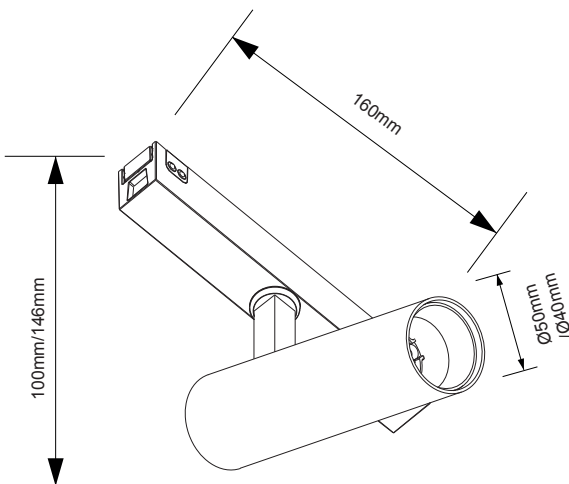

#### General Data

Model	XLMTSX5	XLMTSX10	XLMTSX15
System Watts	5W	10W	15W
Beam angle	24°/34°/50°	24°/36°/60°	24°/34°/50°
Lamp Lumens	85-100lm/w		
Dimensions mm	ø40x160x100	ø40x160x146	ø50x160x146
Lamp Type	COB		
CRI	≥90		
Lamp Life	50000 hrs		
IP Rating	20		
Input voltage (V)	48V-50/60Hz		
Body Color	White/black		
CCT	3000K/4000K		

#### Dimension

#### PRODUCT DESCRIPTION

5W/10W or 15W Magnetic Spot Light. Easy installation and removal from track. Optimal thermal dissipation. adjustable up to 350° and up to 90° vertically. CCT, 3000K, 4000K, and multiple beam angles.