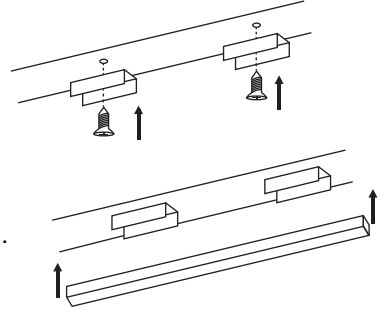

XL marlin Lighting

Linear Profile 75 (XLLS7595) Installation Instruction

The user: thank you for your purchase use this product, read this instruction manual before usage

1. Model: XLLS7595
2. Rated Voltage: 180-240 V 50/60 Hz
3. IP Grade: IP44
4. Operating Temperature: -20 to +40

Steel Wire

Mounting Clip

Recessed Installation clip

End cap

- Always disconnect the power supply before installing or performing any maintenance operations.
- Installation should be carried out by a suitably qualified person in accordance with good electrical practice and the appropriate national wiring regulations.
- These luminaires are widely used in commercial lighting, home decoration lighting, art gallery and museums.
- Only can be touched after 3 minutes later when power off, so as to avoid burns.
- Dismantling and refit are forbidden
- Installation on inflammables is forbidden.

Surface Mounting Installation

1. FIX THE METAL CLIP
2. PRESS THE CHANNEL INTO THE METAL CLIP
3. CONNECT THE CABLE .
LIVE LINE FOR L TERMINAL,
NULL LINE FOR N TERMINAL,
GROUND LINE FOR E TERMINAL.

Recessed Mounting Installation

1. PLACE THE LINEAR IN DESIRED PLACE
2. ATTACH THE RECESSED CLIP TO LINEART
3. FASTEN THE CLIP NUT
4. CONNECT THE CABLE .
LIVE LINE FOR L TERMINAL,
NULL LINE FOR N TERMINAL,
GROUND LINE FOR E TERMINAL.