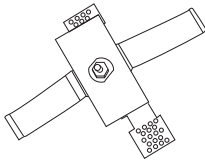

XL marlin Lighting

Linear Profile 75 (XLLS7595) Installation Instruction

The user: thank you for your purchase use this product, read this instruction manual before usage

1. Model: XLLS7595
2. Rated Voltage: 180-240 V 50/60 Hz
3. IP Grade: IP44
4. Operating Temperature: -20 to +40

Steel Wire

Mounting Clip

Recessed Installation clip

End cap

- Always disconnect the power supply before installing or performing any maintenance operations.
- Installation should be carried out by a suitably qualified person in accordance with good electrical practice and the appropriate national wiring regulations.
- These luminaires are widely used in commercial lighting, home decoration lighting, art gallery and museums.
- Only can be touched after 3 minutes later when power off, so as to avoid burns.
- Dismantling and refit are forbidden
- Installation on inflammables is forbidden.

Surface Mounting Installation

1. FIX THE METAL CLIP
2. PRESS THE CHANNEL INTO THE METAL CLIP
3. CONNECT THE CABLE .
LIVE LINE FOR L TERMINAL,
NULL LINE FOR N TERMINAL,
GROUND LINE FOR E TERMINAL.

Recessed Mounting Installation

1. PLACE THE LINEAR IN DESIRED PLACE
2. ATTACH THE RECESSED CLIP TO LINEART
3. FASTEN THE CLIP NUT
4. CONNECT THE CABLE .
LIVE LINE FOR L TERMINAL,
NULL LINE FOR N TERMINAL,
GROUND LINE FOR E TERMINAL.