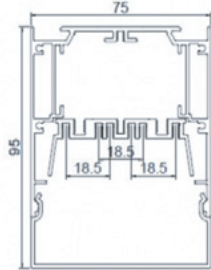

XL marlin Lighting

Linear Profile 75 (XLLS7595) Installation Instruction

The user: thank you for your purchase use this product, read this instruction manual before usage

1. Model: XLLS7595
2. Rated Voltage: 180-240 V 50/60 Hz
3. IP Grade: IP44
4. Operating Temperature: -20 to +40

Surface Mounting Installation

1. FIX THE METAL CLIP
2. PRESS THE CHANNEL INTO THE METAL CLIP
3. CONNECT THE CABLE .
LIVE LINE FOR L TERMINAL,
NULL LINE FOR N TERMINAL,
GROUND LINE FOR E TERMINAL.

Recessed Mounting Installation

1. PLACE THE LINEAR IN DESIRED PLACE
2. ATTACH THE RECESSED CLIP TO LINEART
3. FASTEN THE CLIP NUT
4. CONNECT THE CABLE .
LIVE LINE FOR L TERMINAL,
NULL LINE FOR N TERMINAL,
GROUND LINE FOR E TERMINAL.