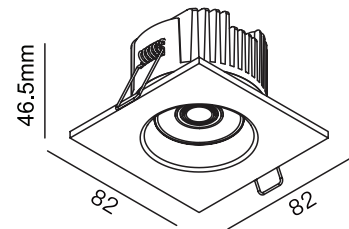

Model: XLSCLS

General Data

Model Number	XLSCLS6W	XLSCLS10W
Power	6W	10W
Dimension	82x82x51mm	
Cut out dia.	75x75mm	
LED type	Citizen LED	
Luminous	75lm/W	
CCT	3000K or 4000K different CCT upon request	
CRI	≥90	
Beam angle	24°/ 38°/ 60°	
Lamp Life	50000 hrs	
SDCM	≤3	
Product Finishing	Black/White	
Oper. Temp.	-20°C~40°C	
IP Rating	IP65	
Input voltage (V)	AC220-240V 50-60Hz	
Dimming Opt.	DALI / 1-10V	
Housing Material	Aluminum Die-Casting	
Certifications	CE, RoHS	

Photometric Data

medium 36°

h (m)	E (lx)	Ø (m)
1	1218	Ø0.65
2	304.6	Ø1.30
3	135.4	Ø1.95
4	76.15	Ø2.60
5	48.74	Ø3.25

Photometric 3000K 36D Ra.90

APPLICATIONS

popular solution for many bathrooms as they offer bright directional light that can be positioned where it's needed most.

PRODUCT DESCRIPTION

Shower Downlight, and wet areas made of die cast aluminum body, trim and heat sink.

FIXTURE CONSTRUCTION

Low glare reflector, Interchangeable reflectors aluminum body, trim and heat sink. with different beam angles, IP65

Dimension Drawing

6W White Lamp Options

Part Number	CCT	B. Angle
XLSCLS6WWHC3B24	3000 K	24°
XLSCLS6WWHC3B24	4000 K	24°
XLSCLS6WWHC3B36	3000 K	36°
XLSCLS6WWHC3B36	4000 K	36°
XLSCLS6WWHC3B45	3000 K	45°
XLSCLS6WWHC3B45	4000 K	45°