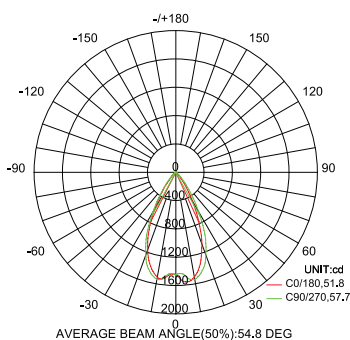

Model: XLSCLS

General Data

Model Number	XLSCLS6W	XLSCLS10W
Power	6W	10W
Dimension	82x82x51mm	
Cut out dia.	75x75mm	
LED type	Citizen LED	
Luminous	75lm/W	
CCT	3000K or 4000K different CCT upon request	
CRI	≥90	
Beam angle	24°/ 38°/ 60°	
Lamp Life	50000 hrs	
SDCM	≤3	
Product Finishing	Black/White	
Oper. Temp.	-20°C~40°C	
IP Rating	IP65	
Input voltage (V)	AC220-240V 50-60Hz	
Dimming Opt.	DALI / 1-10V	
Housing Material	Aluminum Die-Casting	
Certifications	CE, RoHS	

Photometric Data

medium 36°

h (m)	E (lx)	Ø (m)
1	1218	Ø0.65
2	304.6	Ø1.30
3	135.4	Ø1.95
4	76.15	Ø2.60
5	48.74	Ø3.25

Photometric 3000K 36D Ra.90

APPLICATIONS

popular solution for many bathrooms as they offer bright directional light that can be positioned where it's needed most.

Dimension Drawing

6W White Lamp Options

Part Number	CCT	B. Angle
XLSCLS6WWHC3B24	3000 K	24°
XLSCLS6WWHC3B24	4000 K	24°
XLSCLS6WWHC3B36	3000 K	36°
XLSCLS6WWHC3B36	4000 K	36°
XLSCLS6WWHC3B45	3000 K	45°
XLSCLS6WWHC3B45	4000 K	45°