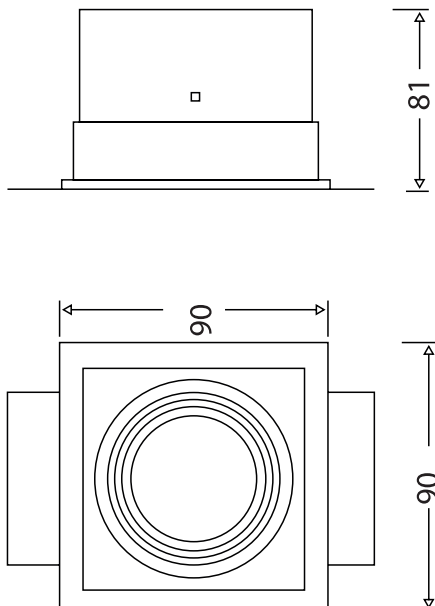

### Model: SYR90BL Trimless Square Single Light - Trim

#### General Data

Lamp	MY
Lamp Watts	6W/10W/12W
Lamp Lumens	Up to 1080lm
Dimension	90X90X81 mm
Cut out dia. (mm)	90X90 mm
Weight	0.32 Kgs
IP Rating	20

#### Dimension Drawing

#### PRODUCT DESCRIPTION

Pinhole down light, can be powered with 6W, 10W, 12W MY LED lamp, made of die cast aluminum with return springs for fixing,