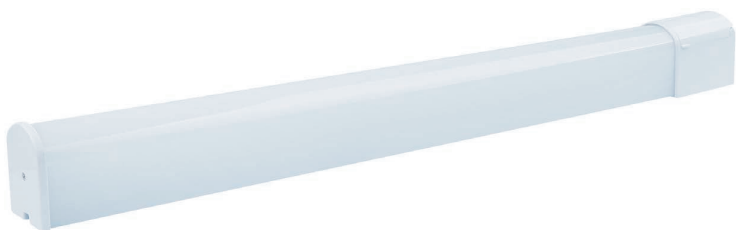

**Model: XLW490S**

**General Data**

Lamp Type	SMD2835
System Watts	15 W
Lumens	1200lm
Lamp Life	25,000 hrs
CRI	>80 Ra
Beam Angle	120°
IP Rating	IP44
Voltage	220-240V
Dimming	Available on request
CCT	3000/4000K
Oper. temp.	-20 to +40
Dimension	600x53x65mm

**Construction Data**

IP rating	44 Indoor
Housing	Polished Chrome or White Aluminum base
Protection finishing	/
Glass	PC cover
Loading capacity	/
Cable Gland	IP44
Gasket	/

**Electrical Data**

Input voltage	AC 220-240V
Cable	/

**Accessories**

Mounted Accessory	/
Clip	/

**APPLICATIONS**

Mirror lights can add a modern look and feel to any bathroom . Mirror lighting is also a very practical solution in terms of safety when shaving and makeup application, as it's important to be looking your best .

**PRODUCT DESCRIPTION**

IP44 Chrome waterproof LED bathroom mirror lamp.with Available on request Dimming.

**FIXTURE CONSTRUCTION**

Polished Chrome or White Aluminum base + PC cover

**Dimension Drawing**

**Lamp Options**