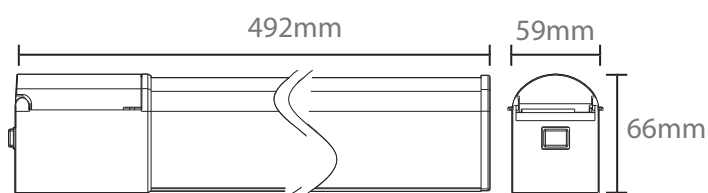

Dimension Drawing

Lamp Options

Part Number	CCT	Lamp colorT
XLW490S3WH	3000 K	White
XLW490S4WH	4000 K	White
XLW490S3CH	3000 K	Chrome
XLW490S4CH	4000 K	Chrome