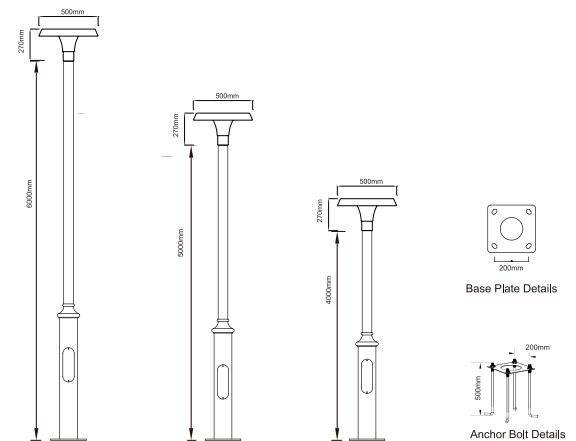

Construction Data

IP rating	IP65 Waterproof
Installation Pipe	Ø60/76mm
Housing	Aluminum lamp body
Housing finish	Polyester powder coating
Optic	Polycarbonate
Impact resistance	IK 08
Protector	Tempered glass/PC
Driver	Meanwell

Part Number	Watts	CCT
OLPTIS35WC3B	35W	3000K
OLPTIS35WC4B	35W	4000K
OLPTIS60WC3B	60W	3000K
OLPTIS60WC4B	60W	4000K

Lamp options (Grey)

Part Number	Watts	CCT
OLPTIS35WC3G	35W	3000K
OLPTIS35WC4G	35W	4000K
OLPTIS60WC3G	60W	3000K
OLPTIS60WC4G	60W	4000K

Asymmetrical Beam angle

Lamp options (Black)

Part Number	Watts	CCT
OLPTIA35WC3SB	35W	3000K
OLPTIA35WC4SB	35W	4000K
OLPTIA60WC3SB	60W	3000K
OLPTIA60WC4SB	60W	4000K

Lamp options (Grey)

Part Number	Watts	CCT
OLPTIA35WC3SG	35W	3000K
OLPTIA35WC4SG	35W	4000K
OLPTIA60WC3SG	60W	3000K
OLPTIA60WC4SG	60W	4000K

POLE Length

Dimension Drawing