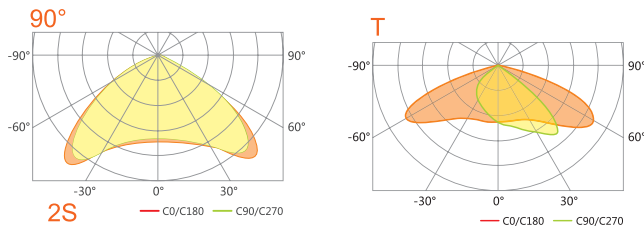

XL marlin Lighting

GARDEN Urban lighting

Model: OLPTI

General Data

Power	35W/60W
LED type	Cree, Osram LED
Luminous flux	120 lm/W
CCT	3000K or 4000K as standard. Different CCT upon request.
CRI	70/80
Beam angle	90°/ Asymmetrical
Dimension	Ø500x 270mm
Lamp Life	50000 hrs
SDCM	≤5
Body colour	Grey, Black
Oper. Temp.	-30 °C up to +50 °C
Certifications	CE, RoHS
Input voltage	AC 100-270V, 50/60Hz

Construction Data

IP rating	IP65 Waterproof
Installation Pipe	Ø60/76mm
Housing	Aluminum lamp body
Housing finish	Polyester powder coating
Optic	Polycarbonate
Impact resistance	IK 08
Protector	Tempered glass/PC
Driver	Meanwell

Pole options (Black)

(Black)	
Part Number	Pole Length
OLP400B	4000mm
OLP500B	5000mm
OLP600B	6000mm

(Grey)

(Grey)	
Part Number	Pole Length
OLP400G	4000mm
OLP500G	5000mm
OLP600G	6000mm

Photometric Data

APPLICATIONS