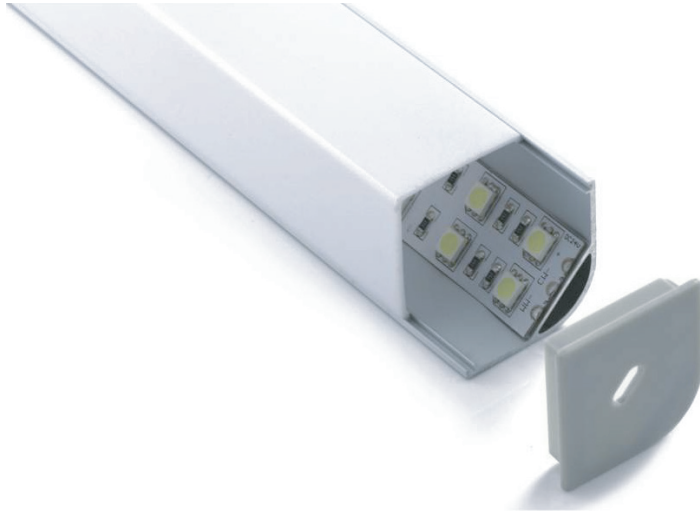

XLP015R

Aluminum wide corner LED profile with square diffuser

Ordering Options

Part Number Diffuser

XLP015R1	PMMA opal matte diffuser
XLP015R2	PMMA semi-clear matte diffuser
XLP015R3	PMMA clear diffuser

Dimension Drawing

APPLICATIONS

Ideal for general lighting indoors commercial and residential applications. Such as Showrooms, restaurants, dining rooms, meeting rooms, offices, passages ,corridors, cinema, Super markets, shopping malls, lobbies, museum and exhibition.

PRODUCT DESCRIPTION

Aluminum wide corner LED profile with square PMMA opal matte or PMMA semi-clear matte or PMMA clear diffuser suitable to use with our Strip light range,

FIXTURE CONSTRUCTION

Aluminum wide corner LED profile with square PMMA opal matte or PMMA semi-clear matte or PMMA clear diffuser.