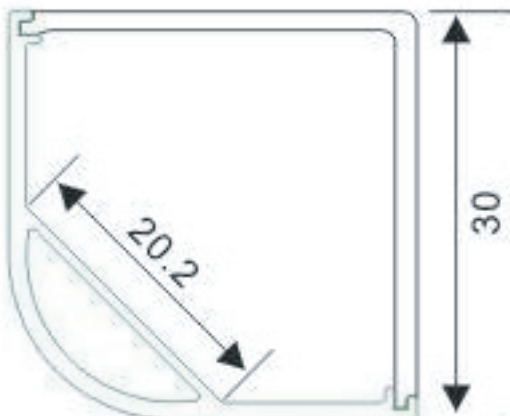

XLP015R

Aluminum wide corner LED profile with square diffuser

Ordering Options

Part Number Diffuser

XLP015R1	PMMA opal matte diffuser
XLP015R2	PMMA semi-clear matte diffuser
XLP015R3	PMMA clear diffuser

Dimension Drawing

PRODUCT DESCRIPTION

Aluminum wide corner LED profile with square PMMA opal matte or PMMA semi-clear matte or PMMA clear diffuser suitable to use with our Strip light range,

FIXTURE CONSTRUCTION

Aluminum wide corner LED profile with square PMMA opal matte or PMMA semi-clear matte or PMMA clear diffuser.