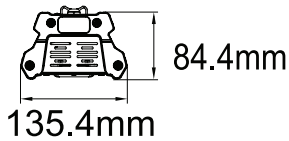

XL marlin Lighting

Hilux Linear Lighting (XLC200W) installation Instruction

The user: Thank you for your purchase of this product, read this instruction manual before usage

1. Model: XLC200W
2. Rated Voltage: AC100-277V
3. Power: 200W
4. IP Rating: IP65
5. Working Temperature: $-40^{\circ}\sim 50^{\circ}\text{C}$