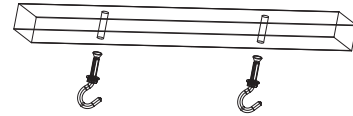

A-PENDANT MOUNT

1. FASTEN THE BEAD RING INTO THE CEILING.