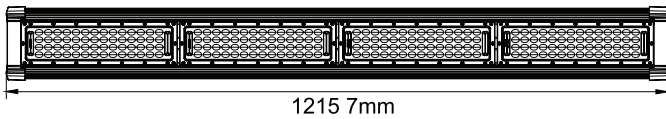

XL marlin Lighting

Hilux Linear Lighting (XLC200W) installation Instruction

The user: Thank you for your purchase of this product, read this instruction manual before usage

1. Model: XLC200W
2. Rated Voltage: AC100-277V
3. Power: 200W
4. IP Rating: IP65
5. Working Temperature: $-40^{\circ}\sim 50^{\circ}\text{C}$

A-PENDANT MOUNT

1. FASTEN THE BEAD RING INTO THE CEILING.

2. HANG THE LIGHT UP WITH HOOK.

3. CONNECT THE CABLE .

- | | |
|--------|-------------------------------|
| L | - Live line for L terminal, |
| N | - Null line for N terminal, |
| Ground | - Ground line for E terminal. |

B-ANGLE BRACKET MOUNT

1. FASTEN THE ANGLE BRACKET INTO THE CEILING.

2. FASTEN THE LIGHT INTO THE BRACKET .

3. ADJUST THE LAMP ANGLE .

3. CONNECT THE CABLE .

- | | |
|--------|-------------------------------|
| L | - Live line for L terminal, |
| N | - Null line for N terminal, |
| Ground | - Ground line for E terminal. |