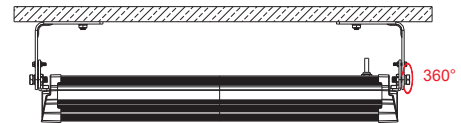

A-PENDANT MOUNT

1. FASTEN THE BEAD RING INTO THE CEILING.

2. HANG THE LIGHT UP WITH HOOK.

3. CONNECT THE CABLE .

- | | |
|--------|-------------------------------|
| L | - Live line for L terminal, |
| N | - Null line for N terminal, |
| Ground | - Ground line for E terminal. |

B-ANGLE BRACKET MOUNT

1. FASTEN THE ANGLE BRACKET INTO THE CEILING.

2. FASTEN THE LIGHT INTO THE BRACKET .

3. ADJUST THE LAMP ANGLE .

3. CONNECT THE CABLE .

- | | |
|--------|-------------------------------|
| L | - Live line for L terminal, |
| N | - Null line for N terminal, |
| Ground | - Ground line for E terminal. |