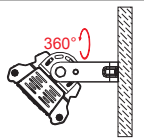

B-ANGLE BRACKET MOUNT

1. FASTEN THE ANGLE BRACKET INTO THE CEILING.

2. FASTEN THE LIGHT INTO THE BRACKET .

3. ADJUST THE LAMP ANGLE .

3. CONNECT THE CABLE .

- | | |
|--------|-------------------------------|
| L | - Live line for L terminal, |
| N | - Null line for N terminal, |
| Ground | - Ground line for E terminal. |