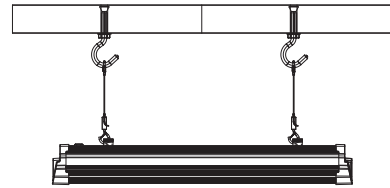

- Always disconnect the power supply before installing or performing any maintenance operations.
- Installation should be carried out by a suitably qualified person in accordance with good electrical practice and the appropriate national wiring regulations.
- These luminaires are widely used in Warehouses , workshop, highway toll station, gas station, supermarket, exhibition hall, gymnasium, and other industrial and commercial lighting purposes
- Only can be touched after 3 minutes later when power off, so as to avoid burns.
- Dismantling and refit are forbidden
- Installation on inflammables is forbidden.

A-PENDANT MOUNT

1. FASTEN THE BEAD RING INTO THE CEILING.

2. HANG THE LIGHT UP WITH HOOK.

3. CONNECT THE CABLE .

- | | |
|--------|-------------------------------|
| L | - Live line for L terminal, |
| N | - Null line for N terminal, |
| Ground | - Ground line for E terminal. |