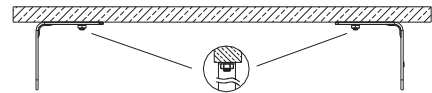

A-PENDANT MOUNT

1. FASTEN THE BEAD RING INTO THE CEILING.

2. HANG THE LIGHT UP WITH HOOK.

3. CONNECT THE CABLE .

- | | |
|--------|-------------------------------|
| L | - Live line for L terminal, |
| N | - Null line for N terminal, |
| Ground | - Ground line for E terminal. |

B-ANGLE BRACKET MOUNT

1. FASTEN THE ANGLE BRACKET INTO THE CEILING.

2. FASTEN THE LIGHT INTO THE BRACKET .

3. ADJUST THE LAMP ANGLE .

3. CONNECT THE CABLE .

- | | |
|--------|-------------------------------|
| L | - Live line for L terminal, |
| N | - Null line for N terminal, |
| Ground | - Ground line for E terminal. |