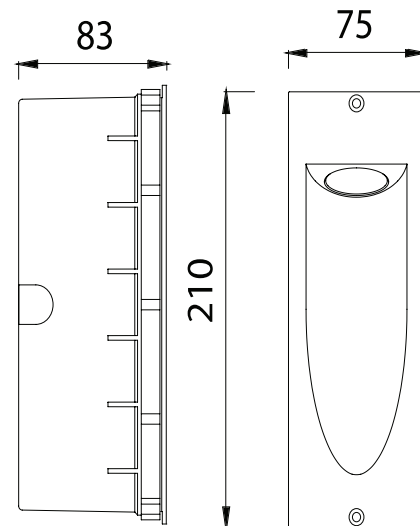

Model: XLST3650E6W

General Data

Power	6W
LED type	6*1W 3030 SMD LED
Luminous flux	258.6lm
CCT	3000K or 4000K as standard. Different CCT upon request.
CRI	80+
Beam angle	55.45°
Dimension	210 x 75x 83 mm
Cut out dia.	190 x 70 x 90 mm
Lamp Life	50000 hrs
SDCM	≤5
Oper. Temp.	-20~40°C
Certifications	CE, RoHS

Construction Data

IP rating	IP65 Waterproof
IK rating	IK04
Housing	Die-casting Aluminum
Trim	Die-casting Aluminum
Glass	Clear glass
Cable Gland	IP67
Gasket	silicone gasket

Electrical Data

Input voltage	110-240V/50Hz 60Hz
Insulation class	Class I
Cable	3*1mm2 wire

Accessories

Mounting sleeve	Hex wrench Iron
-----------------	-----------------

APPLICATIONS

Sharp and minimal design combined with a perfect light beam. This luminaire equipped with LED source, creates a marked blade of light on the wall.

Dimension Drawing

Lamp Options

Part Number	CCT	Beam angle
XLST3650E6WC3	3000 K	55.45°
XLST3650E6WC4	4000 K	55.45°

Photometric Data