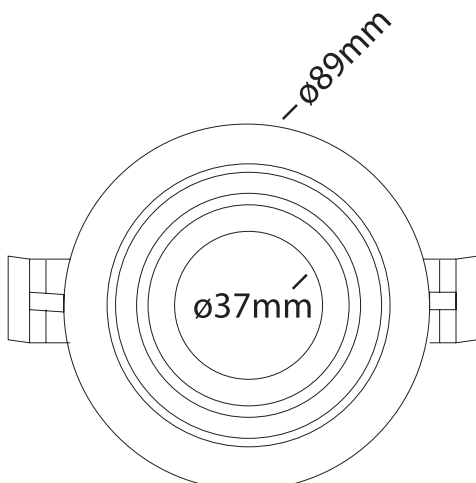

XL marlin Lighting

DOWNLIGHT MO/MX Modular Trim

Model: WC89
White Cone- Trim

General Data

Lamp	MO/MX
Lamp Watts	5/10/15 W
Lamp Lumens	Up to 650 lm
Cut out dia. (mm)	80 mm
Weight	0.32 Kgs
IP Rating	20

Trim Options

Part Number	Trim color
WC89WH	White
WC89SL	Silver
WC89DG	Dark grey
WC89MG	Mat gold

Dimension Drawing

APPLICATIONS

Ideal for application where comfort and nice atmosphere is required like restaurants, cafes, hotels lobbies.

PRODUCT DESCRIPTION

Pinhole down light, can be powered with 5W, 10W, 15W MO & MX LED lamp, made of die cast aluminum with return springs for fixing,

FIXTURE CONSTRUCTION

Die Cast aluminium and powder coated paint. comes in white, silver, dark grey and mat gold.