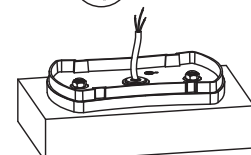

Be sure to fasten the flange tightly.

4. CONNECT THE CABLE .

Live line for L terminal,
Null line for N terminal,
Ground line for E terminal.

(A)

indicate same protection class IP 65 junction box .

5. CONNECT THE POWER SUPPLY, light up the lamp.

Housing Form

Flange

- Always disconnect the power supply before installing or performing any maintenance operations.
- Installation should be carried out by a suitably qualified person in accordance with good electrical practice and the appropriate national wiring regulations.
- These luminaires are widely used in commercial lighting, home decoration lighting, art gallery and museums.
- Only can be touched after 3 minutes later when power off, so as to avoid burns.
- Dismantling and refit are forbidden
- Installation on inflammables is forbidden.