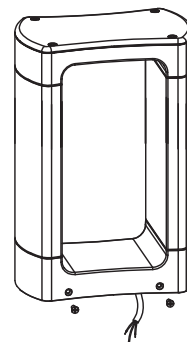

Be sure to fasten the flange tightly.

4. CONNECT THE CABLE .

Live line for L terminal,
Null line for N terminal,
Ground line for E terminal.

(A)

indicate same protection class IP 65 junction box .

5. CONNECT THE POWER SUPPLY, light up the lamp.