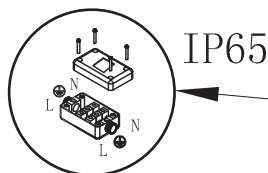

Be sure to fasten the flange tightly.

4. CONNECT THE CABLE .

Live line for L terminal,
Null line for N terminal,
Ground line for E terminal.

(A)

indicate same protection class IP 65 junction box .

5. CONNECT THE POWER SUPPLY, light up the lamp.

Housing Form

Flange

- Always disconnect the power supply before installing or performing any maintenance operations.
- Installation should be carried out by a suitably qualified person in accordance with good electrical practice and the appropriate national wiring regulations.
- These luminaires are widely used in commercial lighting, home decoration lighting, art gallery and museums.
- Only can be touched after 3 minutes later when power off, so as to avoid burns.
- Dismantling and refit are forbidden
- Installation on inflammables is forbidden.