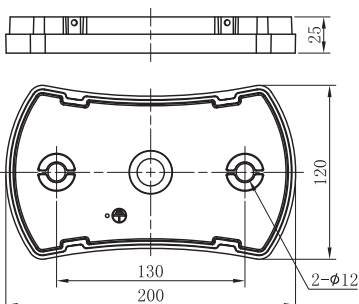

Flange

- Always disconnect the power supply before installing or performing any maintenance operations.
- Installation should be carried out by a suitably qualified person in accordance with good electrical practice and the appropriate national wiring regulations.
- These luminaires are widely used in commercial lighting, home decoration lighting, art gallery and museums.
- Only can be touched after 3 minutes later when power off, so as to avoid burns.
- Dismantling and refit are forbidden
- Installation on inflammables is forbidden.

If the external flexible cable or cord of this luminaire is damaged, it shall be exclusively replaced by the manufacturer or his service agent or a similar qualified person in order to avoid a hazard.

The light source of this luminaire is not replaceable; when the source reaches its end of life the whole luminaire shall be replaced

Welcome you again to buy our products