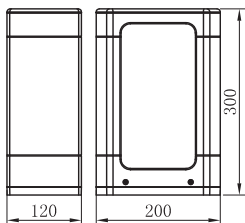

XL marlin Lighting

Exterior Bollard Lighting (OL312130) installation Instruction

The user: Thank you for your purchase of this product, read this instruction manual before usage

1. Model: OL312130
2. Rated Voltage: AC110-240V
3. Rated Power: LED 8W
4. IP Grade: IP65
5. Insulation protection level: Class I
6. Operating Temperature: -30°~45°C