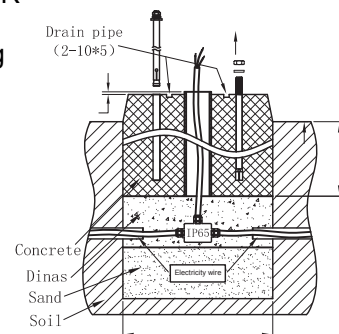

XL marlin Lighting

Exterior Bollard Lighting (OL312130) installation Instruction

The user: Thank you for your purchase of this product, read this instruction manual before usage

1. Model: OL312130
2. Rated Voltage: AC110-240V
3. Rated Power: LED 8W
4. IP Grade: IP65
5. Insulation protection level: Class I
6. Operating Temperature: -30°~45°C

1. PREPARE THE GROUND FOR

The depth of foundation pit shall be determined by digging to the original soil. In case of backfill, the recessed box can be embedded only after water injection and settlement.