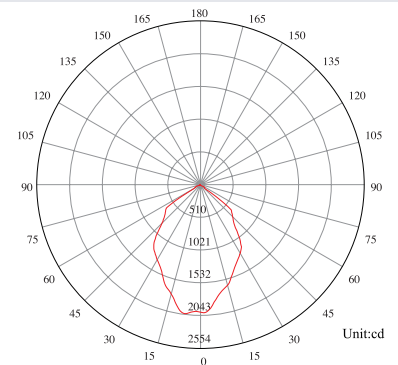

Model: PR8Q38IP20WH

General Data

Power	38 W
LED type	LED COB
Luminous flux	3000 lm
CCT	3000K or 4000K as standard. Different CCT upon request.
CRI	>83 Ra
Beam angle	60°
Dimension	210x210x70 mm
Cut out dia.	190x190 mm
Weight (kgs)	1.50 Kgs
Lamp Life	50000 hrs
SDCM	≤5
Oper. Temp.	C -10°-45°
Certifications	CE, RoHS
Trim Color	White
Dimming	1-10V/DALI

Dimension Drawing

Lamp Options

Part Number	CCT	Beam angle
PR8Q38IP20WH3	3000 K	60°
PR8Q38IP20WH4	4000 K	60°

Photometric Data

Light Distribution Curve [Unit: cd]

Lux distance Curve