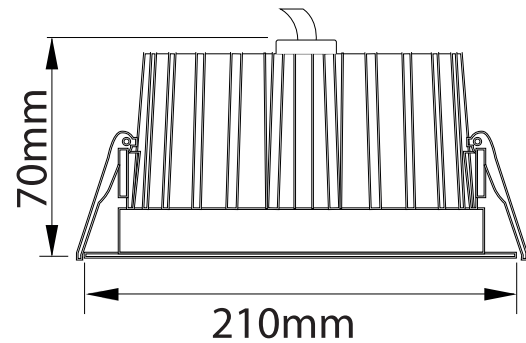

Model: PR8Q38IP20WH

General Data

Power	38 W
LED type	LED COB
Luminous flux	3000 lm
CCT	3000K or 4000K as standard. Different CCT upon request.
CRI	>83 Ra
Beam angle	60°
Dimension	210x210x70 mm
Cut out dia.	190x190 mm
Weight (kgs)	1.50 Kgs
Lamp Life	50000 hrs
SDCM	≤5
Oper. Temp.	C -10°-45°
Certifications	CE, RoHS
Trim Color	White
Dimming	1-10V/DALI

Construction Data

IP rating	20 Indoor
Housing	Solid aluminum housing CNC machined body
Protection finishing	passivated (anodizing) anti-corrosion finishing
Glass	/
Loading capacity	/
Cable Gland	IP20
Gasket	Silicone rubber gasket

Electrical Data

Input voltage	AC 100~240V
Cable	Cable gland

Accessories

Mounted Accessory	/
Clip	/

APPLICATIONS

Ideal for general lighting in retail, commercial and domestic applications. Particularly suitable where glare can be an issue because this light fixture has very low glare index

Dimension Drawing

Lamp Options

Part Number	CCT	Beam angle
PR8Q38IP20WH3	3000 K	60°
PR8Q38IP20WH4	4000 K	60°

Photometric Data

Light Distribution Curve [Unit: cd]

Lux distance Curve