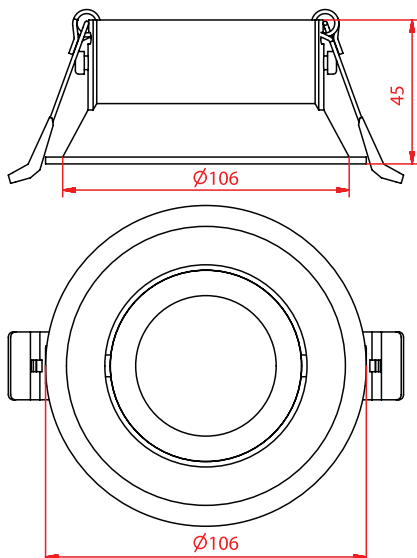

### General Data

Lamp	MY
Lamp Watts	6W/10W/12W
Lamp Lumens	Up to 1080lm
Dimension	Ø106X45 mm
Cut out dia. (mm)	Ø85 mm
Weight	0.32 Kgs
IP Rating	20

### Dimension Drawing

### PRODUCT DESCRIPTION

Pinhole down light, can be powered with 6W, 10W, 12W MY LED lamp, made of die cast aluminum with return springs for fixing,