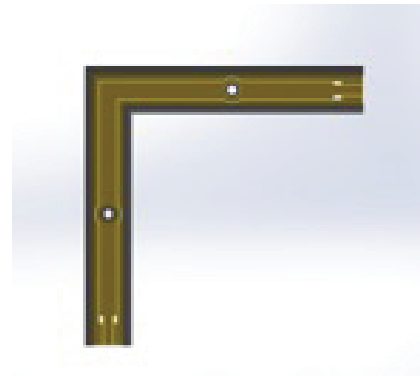

Mini Rimless Track Accessory

XLCTMNZBL

Surface mini magnet track L type