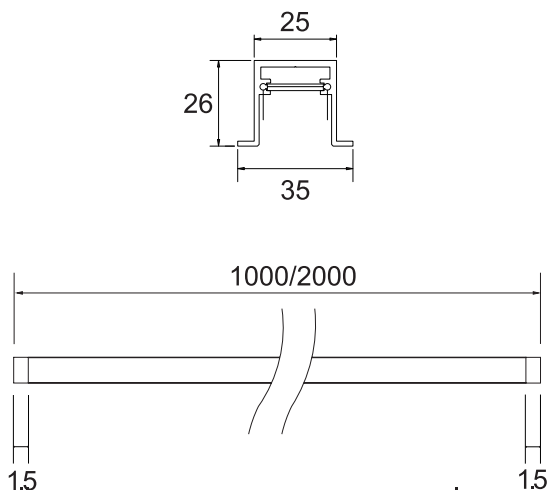

#### General Data

Lamp Power	16 A
Lenght	1000mm, 2000mm
Trim Color	Black / White
IP Rating	20
Input voltage	48V-50/60Hz

#### Dimension Drawing

#### PRODUCT DESCRIPTION

Recessed Track Magnetic Track 1000mm or 2000mm length version, made of die cast aluminium. Easy installation, moving or removal

#### General Data

Lamp Power	16 A
Length	1000mm, 2000mm
Trim Color	Black / White
IP Rating	20
Input voltage	48V-50/60Hz