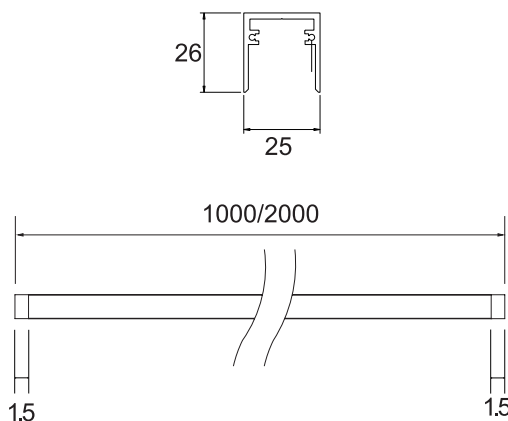

### XLCTMMMZ - Mini Surface Mounting Magnetic Track

#### General Data

Lamp Power	16 A
Length	1000mm, 2000mm
Trim Color	Black / White
IP Rating	20
Input voltage	48V-50/60Hz

#### Dimension Drawing