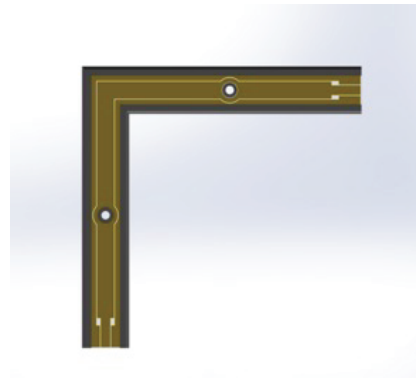

Mini Rimless Track Accessory

XLCTMNWBL

Surface mini magnet track L type