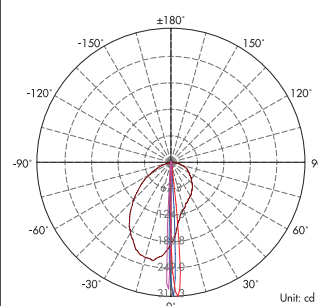

Model: OLWIN3001D

General Data

Power	5 Watts
LED type	5PCS CREE XPE LED
Luminous flux	280 lm
CCT	3000K or 4000K as standard. Different CCT upon request.
CRI	80+
Beam angle	150°x5°
Dimension	110x48x80 mm
Cut out dia.	/
Weight (kgs)	0.55kgs
Lamp Life	50000 hrs
SDCM	≤3
Ambient Temp.	-15~50°C
RAL Color	80+
Oper. Temp.	-15~50°C
Certifications	CE, RoHS

Accessories

Base Aluminum base with screws for surface mounting

Dimension Drawing

Lamp Options

Part Number	CCT	Beam angle
OLWIN3001DC3B300x5	3000 K	150° X 5°
OLWIN3001DC4B300x5	4000 K	150° X 5°

Photometric Data (150° x5°)

Light Distribution Curve [Unit: cd]

Light distance Curve

Height	Center E	Average E	Diameter
3.281ft	49.490fc	39.601fc	0.380ft
1.0m	532.71lx	426.263lx	0.116m
6.562ft	12.372fc	9.900fc	0.759ft
2.0m	133.18lx	106.566lx	0.231m
9.843ft	5.499fc	4.400fc	1.139ft
3.0m	59.190lx	47.363lx	0.347m
13.123ft	3.093fc	2.475fc	1.519ft
4.0m	33.294lx	26.641lx	0.463m
16.404ft	1.980fc	1.584fc	1.899ft
5.0m	21.308lx	17.051lx	0.579m