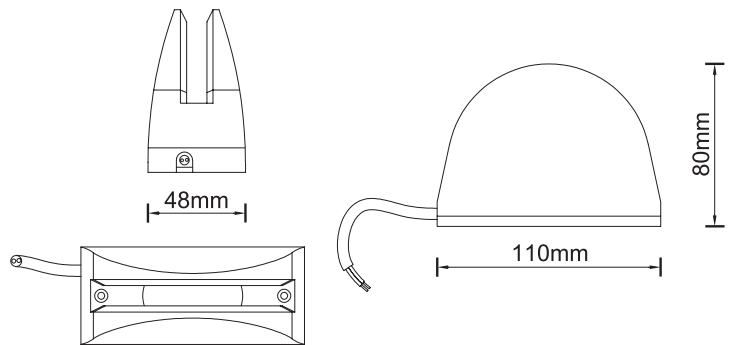

Model: OLWIN3001D

General Data

Power	5 Watts
LED type	5PCS CREE XPE LED
Luminous flux	280 lm
CCT	3000K or 4000K as standard. Different CCT upon request.
CRI	80+
Beam angle	150°x5°
Dimension	110x48x80 mm
Cut out dia.	/
Weight (kgs)	0.55kgs
Lamp Life	50000 hrs
SDCM	≤3
Ambient Temp.	-15~50°C
RAL Color	80+
Oper. Temp.	-15~50°C
Certifications	CE, RoHS

PRODUCT DESCRIPTION

Window luminaire, Aluminium body, 20~25µm thickness anodized film for housing . Low power CREE EXP LED, IP66

FIXTURE CONSTRUCTION

20~25µm thickness anodized film for housing with Solid Passivated (Anodizing) Aluminum CNC machined Trim, Built-in low voltage constant current driver without transformer, Silicone O-ring Gasket, 1PC rubber cable 1M H05RN-F 3x1mm square

Accessories

Base Aluminum base with screws for surface mounting

Dimension Drawing

Lamp Options

Part Number	CCT	Beam angle
OLWIN3001DC3B300x5	3000 K	150° X 5°
OLWIN3001DC4B300x5	4000 K	150° X 5°

Photometric Data (150° x5°)

Light Distribution Curve [Unit: cd]

Light distance Curve

Height	Center E	Average E	Diameter
3.281ft	49.490fc	39.601fc	0.380ft
1.0m	532.71lx	426.263lx	0.116m
6.562ft	12.372fc	9.900fc	0.759ft
2.0m	133.18lx	106.566lx	0.231m
9.843ft	5.499fc	4.400fc	1.139ft
3.0m	59.190lx	47.363lx	0.347m
13.123ft	3.093fc	2.475fc	1.519ft
4.0m	33.294lx	26.641lx	0.463m
16.404ft	1.980fc	1.584fc	1.899ft
5.0m	21.308lx	17.051lx	0.579m