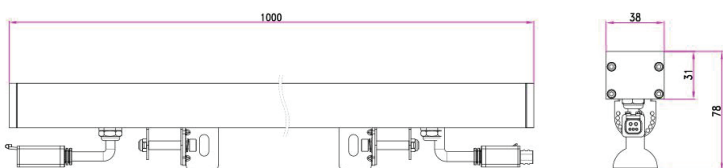

Model: OLXD3848W

General Data

| | |
|----------------|--|
| Power | 48W |
| LED type | 24 XTE PCS 5W CREE LED |
| Luminous flux | 75lm/w |
| CCT | 3000K,4000K, Red, Green, Blue and RGBW |
| CRI | 80+ |
| Beam angle | 25°30°40°60° |
| Dimension | 1000x28x78 mm |
| Lamp Life | 50000 hrs |
| SDCM | ≤3 |
| RAL Color | 80+ |
| Control way | ON-OFF /DMX512 |
| Oper. Temp. | -15~50°C |
| Certifications | CE, RoHS |

Construction Data

| | |
|----------------|--|
| IP rating | IP66 Waterproof |
| IK rating | IK06 |
| Housing | Aviation grade aluminum alloy(Grey) |
| Protection | waterproof adopts the new patented technology and technology of extrusion silicone strip |
| Bracket | 304 stainless steel with locking function damping rotating bracket |
| Cable location | From the bottom |
| Glass | Tempered glass |

Electrical Data

| | |
|------------------|---|
| Input voltage | AC100-240V 50/60hz |
| Insulation class | Class III |
| Cable | 2 PCS cables with waterproof connectors,male and female |

Dimension Drawing

Surface-mounted linear slim wall washer luminaire for outdoor installation, length 1,000mm, Aluminum alloy body housing. Remote driver needed, Low power Osram LED, IP66 rated

FIXTURE CONSTRUCTION

Aluminum alloy light body with Printing hole glass and Angle Bracket Adjustable with Built-in damping, silicone gasket seal and cables with waterproof connector male + female IP66 rated.