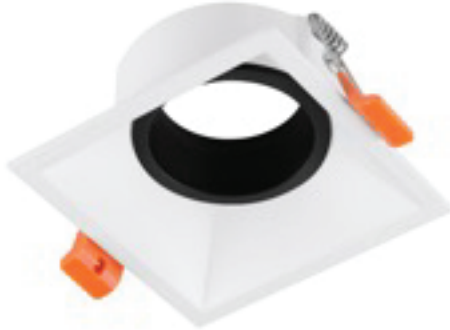

# XL marlin Lighting

### Model: GYS90WH Square Baffle Single- Trim

#### PRODUCT DESCRIPTION

Pinhole down light, can be powered with 6W,10W,12W MY LED lamp, made of die cast aluminum with return springs for fixing,