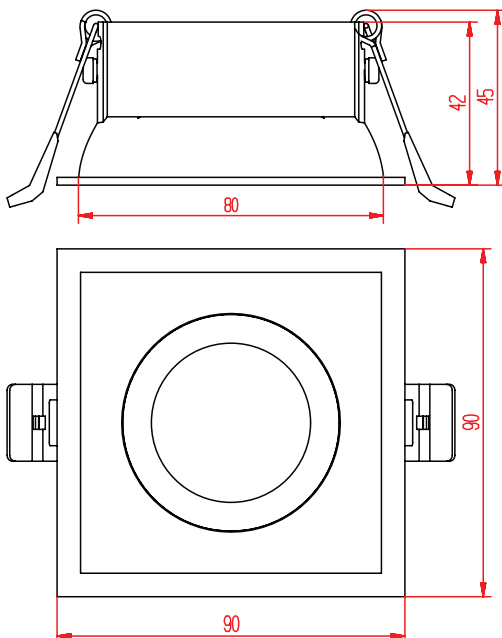

#### General Data

Lamp	MY
Lamp Watts	6W/10W/12W
Lamp Lumens	Up to 1080lm
Dimension	90X 90 X45 mm
Cut out dia. (mm)	80X80 mm
Weight	0.32 Kgs
IP Rating	20

#### Dimension Drawing