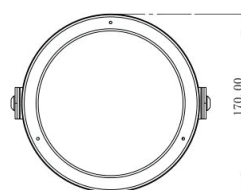

Projector luminaire for outdoor installation, aluminium body, Glass diffuser, stainless steel screws, available with the flexibility for landscape installation. Low power LED, IP65 rating.

**FIXTURE CONSTRUCTION**

**Dimension Drawing**

**Photometric Data**