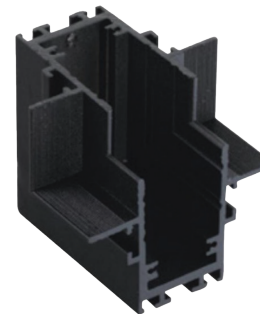

XLCTMNWXL90
L-type Inner connector for Trimless magnetic track