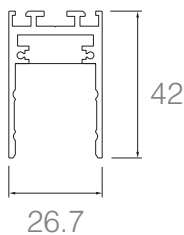

## XLCTMMX - Surface Mounting Magnetic Track

### General Data

|               |                |
|---------------|----------------|
| Lamp Power    | 16 A           |
| Length        | 1000mm, 2000mm |
| Trim Color    | Black / White  |
| IP Rating     | 20             |
| Input voltage | 48V-50/60Hz    |

### Ordering Options

| Part Number       | Length  | Trim color   |
|-------------------|---------|--------------|
| <b>XLCTMMX1BL</b> | 1000 mm | <b>Black</b> |
| <b>XLCTMMX1WH</b> | 1000 mm | <b>White</b> |
| <b>XLCTMMX2BL</b> | 2000 mm | <b>Black</b> |
| <b>XLCTMMX2WH</b> | 2000 mm | <b>White</b> |

### Dimension Drawing