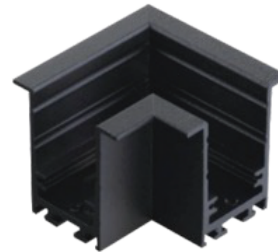

Recessed Magnetic Track Accessory

XLCTMNZXH90

L-type horizontal connector for Trimless magnetic track