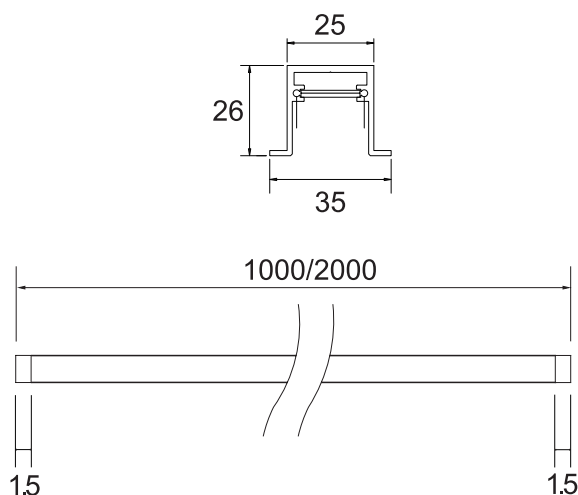

### General Data

|               |                |
|---------------|----------------|
| Lamp Power    | 16 A           |
| Length        | 1000mm, 2000mm |
| Trim Color    | Black / White  |
| IP Rating     | 20             |
| Input voltage | 48V-50/60Hz    |

### Dimension Drawing

### PRODUCT DESCRIPTION

Recessed Track Magnetic Track 1000mm or 2000mm length version, made of die cast aluminium. Easy installation, moving or removal