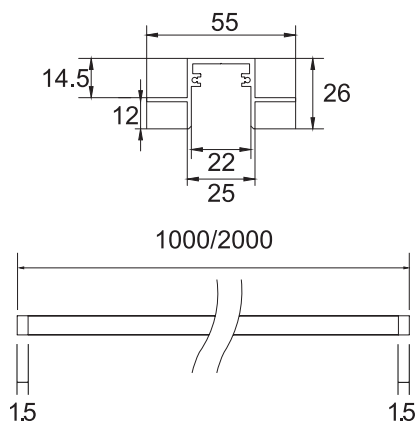

#### General Data

Lamp Power	16 A
Lenght	1000mm, 2000mm
Trim Color	Black / White
IP Rating	20
Input voltage	48V-50/60Hz

#### PRODUCT DESCRIPTION

Surface Mounted Magnetic Track 1000mm/2000mm or 2000mm length version, made of die cast aluminium. Easy installation, moving or removal

#### General Data

Lamp Power	16 A
Length	1000mm, 2000mm
Trim Color	Black / White
IP Rating	20
Input voltage	48V-50/60Hz

#### Dimension Drawing