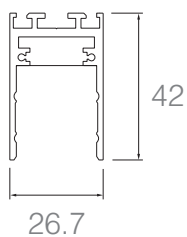

Dimension Drawing

1000/2000

APPLICATIONS

Surface Mounting used are suitable for both ceiling and wall or general lighting in retail, commercial and Residential..

PRODUCT DESCRIPTION

Surface Mounted Magnetic Track 1000mm/2000mm or 2000mm length version, made of die cast aluminium. Easy installation, moving or removal

FIXTURE CONSTRUCTION

Extruded low profile rigid aluminum, Iron board match with magnet , and powder coated.