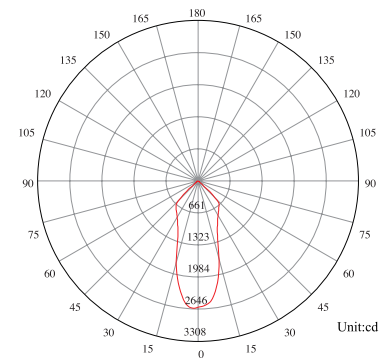

Model: PR5S21IP65WH

General Data

Power	21 W
LED type	LED COB
Luminous flux	2000/2188 lm
CCT	3000K or 4000K as standard. Different CCT upon request.
CRI	>83 Ra
Beam angle	40°
Dimension	Ø147x64 mm
Cut out dia.	Ø125 mm
Weight (kgs)	1.65 Kgs
Lamp Life	50000 hrs
SDCM	≤5
Oper. Temp.	C -10°-45°
Certifications	CE, RoHS
Trim Color	White
Dimming	1-10V/DALI

Dimension Drawing

Lamp Options

Part Number	CCT	Beam angle
PR5S21IP65WH3	3000 K	40°
PR5S21IP65WH4	4000 K	40°

Photometric Data

Light Distribution Curve [Unit: cd]

Lux distance Curve