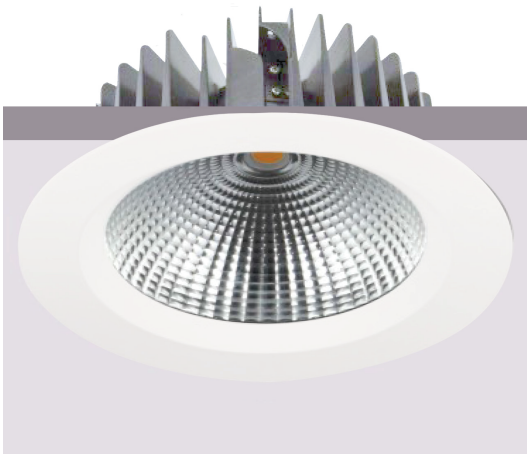

Model: PR5S21IP65WH

General Data

Power	21 W
LED type	LED COB
Luminous flux	2000/2188 lm
CCT	3000K or 4000K as standard. Different CCT upon request.
CRI	>83 Ra
Beam angle	40°
Dimension	Ø147x64 mm
Cut out dia.	Ø125 mm
Weight (kgs)	1.65 Kgs
Lamp Life	50000 hrs
SDCM	≤5
Oper. Temp.	C -10°-45°
Certifications	CE, RoHS
Trim Color	White
Dimming	1-10V/DALI

Construction Data

IP rating	65 Outdoor
Housing	Solid aluminum housing CNC machined body
Protection finishing	passivated (anodizing) anti-corrosion finishing
Glass	/
Loading capacity	/
Cable Gland	IP65
Gasket	Silicone rubber gasket

PRODUCT DESCRIPTION

Prolux down light is brilliant down light for general lighting, and wet areas made of die cast aluminum body, trim and heat sink, specular reflector to control the glare temperature, and high CRI 83 Ra. dimming is on request. IP65

FIXTURE CONSTRUCTION

Easy installation using screw arrangement for fixing from below, Using a reflector and single Citizen COB type LED this slim down light produces a very wide spill light and a nice 40 wide degree beamr, the robust construction which is made from die cast aluminum and electronic remote driver.