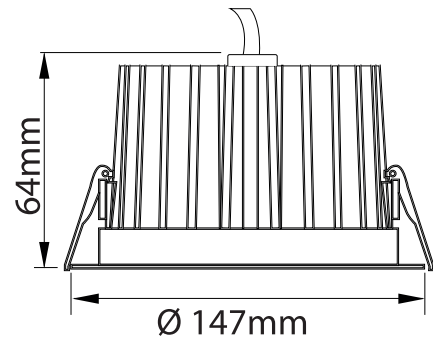

Model: PR5S21IP65WH

General Data

Power	21 W
LED type	LED COB
Luminous flux	2000/2188 lm
CCT	3000K or 4000K as standard. Different CCT upon request.
CRI	>83 Ra
Beam angle	40°
Dimension	Ø147x64 mm
Cut out dia.	Ø125 mm
Weight (kgs)	1.65 Kgs
Lamp Life	50000 hrs
SDCM	≤5
Oper. Temp.	C -10°-45°
Certifications	CE, RoHS
Trim Color	White
Dimming	1-10V/DALI

Electrical Data

Input voltage	AC 230~240V
Cable	Cable gland

Accessories

Mounted Accessory	/
Clip	/

APPLICATIONS

Ideal for general lighting in retail, commercial and domestic applications. Particularly suitable where glare can be an issue because this light fixture has very low glare index

FIXTURE CONSTRUCTION

Easy installation using screw arrangement for fixing from below, Using a reflector and single Citizen COB type LED this slim down light produces a very wide spill light and a nice 40 wide degree beamr, the robust construction which is made from die cast aluminum and electronic remote driver.

Dimension Drawing

Lamp Options

Part Number	CCT	Beam angle
PR5S21IP65WH3	3000 K	40°
PR5S21IP65WH4	4000 K	40°

Photometric Data

Light Distribution Curve [Unit: cd]

Lux distance Curve